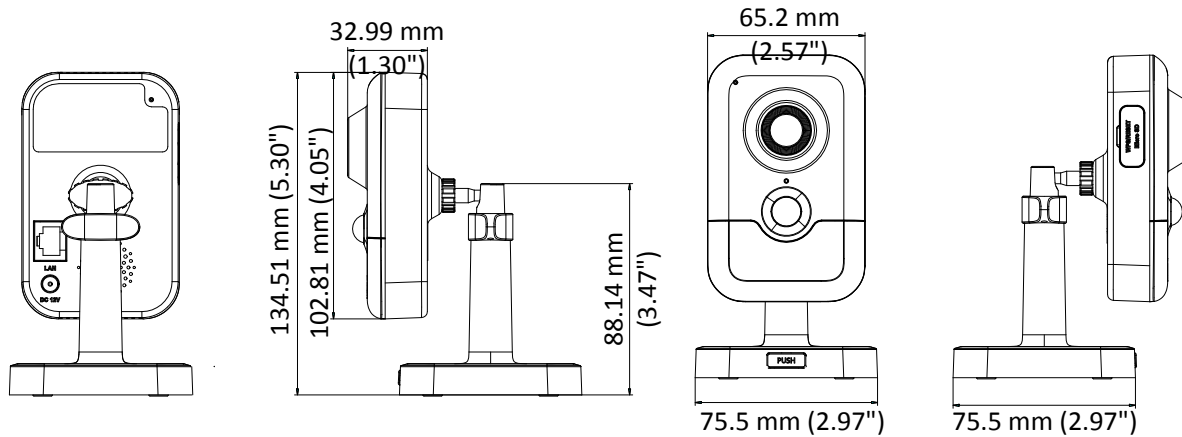

Available Models:

DS-2CD2463G0-I (2.8 mm), DS-2CD2463G0-IW (2.8 mm)

Dimensions