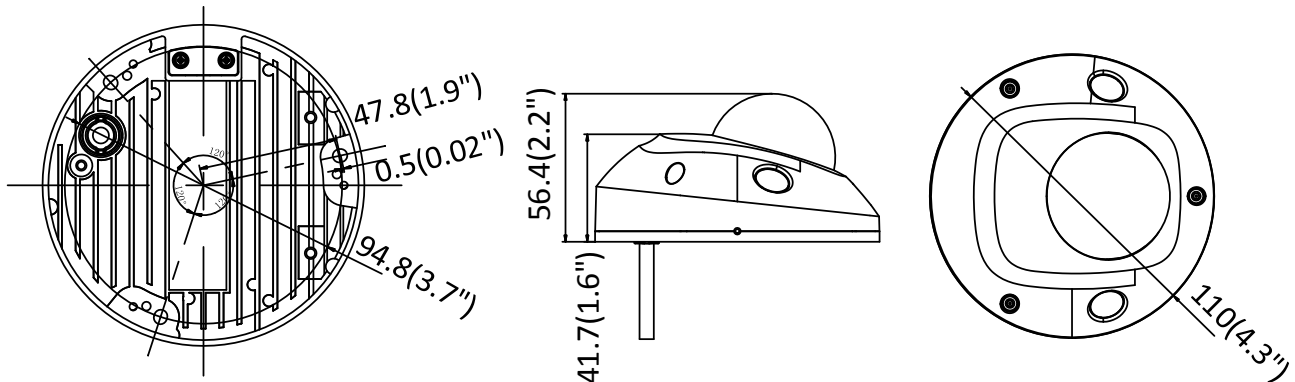

Dimensions

Accessories

Junction Box

Distributed by