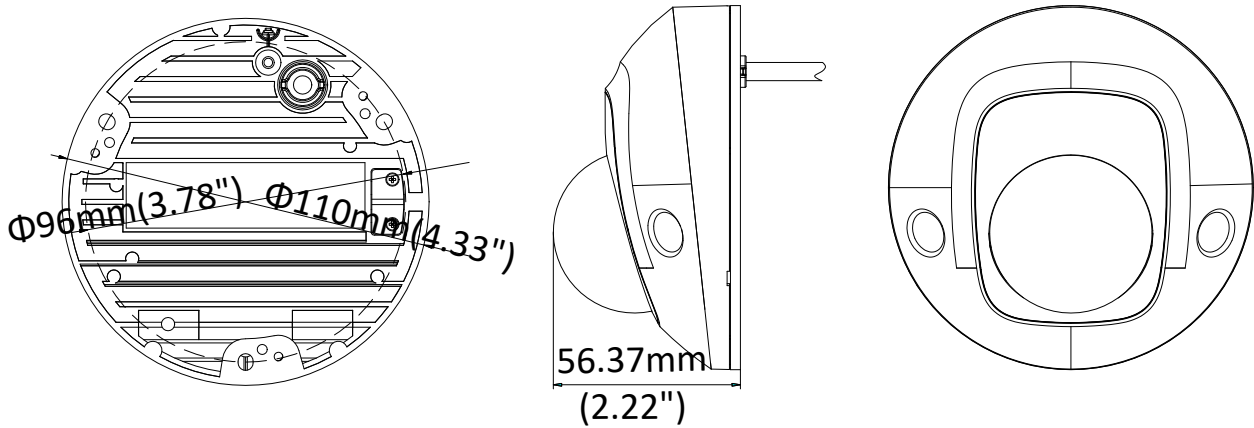

Current	PoE (802.3af, 36 V to 57 V), 0.26 A to 0.17 A, max. 9.5 W
Protection Level	IK08, IP66
Material	Front cover: plastic , Bottom base: metal
Dimensions	Φ110 mm × 56.4 mm (Φ4.33" × 2.22")
Weight	Camera: Approx. 400 g (0.88 lb.)

Available Model

DS-2CD2525FHWD-I (2.8/4/6mm), DS-2CD2525FHWD-IS (2.8/4/6 mm),
DS-2CD2525FHWD-IW (2.8/4/6 mm), DS-2CD2525FHWD-IWS (2.8/4/6 mm)

Dimension