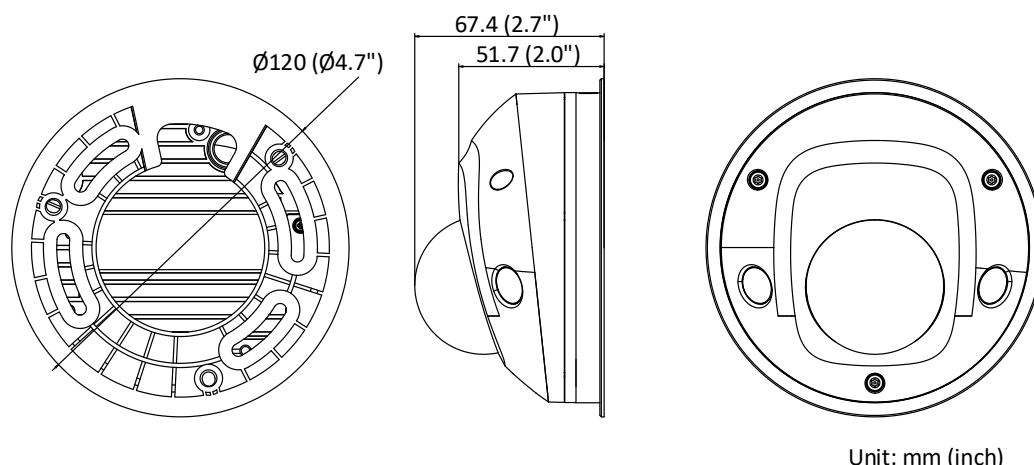

▪ Specification

Camera	
Image Sensor	1/2.8" Progressive Scan CMOS
Min. Illumination	Color: 0.009 lux @(F1.6, AGC ON), 0 lux with IR
Shutter Speed	1/3 s to 1/100,000 s
Slow Shutter	Yes
Day & Night	IR Cut Filter
Wide Dynamic Range	120 dB
Angle Adjustment	Pan: -30° to 30°, tilt: 0° to 75°, rotate: 0° to 360°
DNR	3D DNR
Lens	
Lens	2.8, 4, 6 mm
Aperture	F1.6
Focus	Fixed
FOV	2.8 mm: horizontal FOV: 108°, vertical FOV: 59°, diagonal FOV: 129° 4 mm: horizontal FOV: 87°, vertical FOV: 45°, diagonal FOV: 102° 6 mm: horizontal FOV: 53°, vertical FOV: 29°, diagonal FOV: 60°
Lens Mount	M12
Illuminator	
IR Range	Up to 10 m
Wavelength	850 nm
Video	
Max. Resolution	1920 × 1080
Main Stream	50Hz: 25 fps (1920 × 1080, 1280 × 960, 1280 × 720) 60Hz: 30 fps (1920 × 1080, 1280 × 960, 1280 × 720)
Sub Stream	50Hz: 25 fps (640 × 480, 640 × 360, 320 × 240) 60Hz: 30 fps (640 × 480, 640 × 360, 320 × 240)
Third Stream	50Hz: 25 fps (1920 × 1080, 1280 × 720, 640 × 360, 352 × 288) 60Hz: 30 fps (1920 × 1080, 1280 × 720, 640 × 360, 352 × 240)
Video Compression	Main stream: H.265/H.264 Sub-stream: H.265/H.264 /MJPEG Third stream: H.265/H.264
H.264 Type	Main Profile/High Profile
H.265 Type	Main Profile
Video Bit Rate	32 Kbps to 16 Mbps
SVC	Support H.264 and H.265 encoding
Audio	
Audio Compression	G722.1/G711/G726/MP2L2/PCM
Audio Bit Rate	64Kbps(G.711)/16Kbps(G.722.1)/16Kbps(G.726)/32-192Kbps(MP2L2)
Environment Noise Filtering	Yes
Audio Sampling Rate	8kHz/16kHz/32kHz/44.1kHz/48kHz
Smart Feature-Set	
Behavior Analysis	Line crossing detection, intrusion detection, unattended baggage detection, object removal detection

▪ Dimension

Unit: mm (inch)

▪ Accessory

DS-1275ZJ-SUS
Vertical Pole Mount

DS-1272ZJ-120B
Wall Mount

DS-1271ZJ-120
Pendant Mount

DS-1280ZJ-DM46
Junction Box

DS-1272ZJ-120
Wall Mount