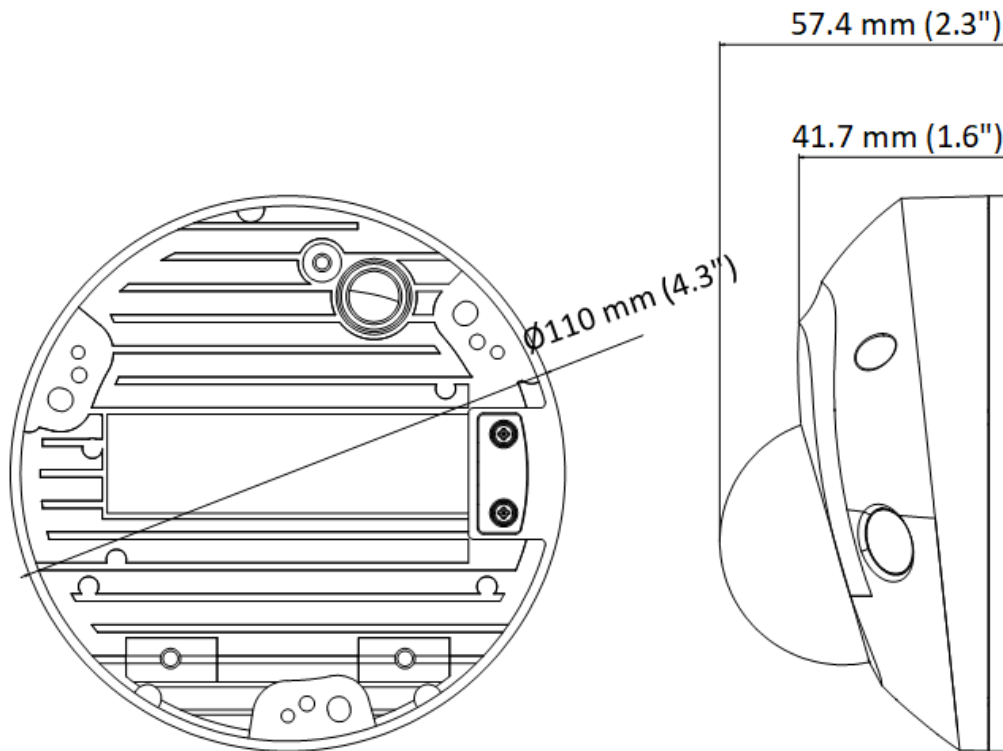

▪ **Dimension**

Unit: mm (inch)

▪ **Accessory**

▪ **Optional**

DS-1272ZJ-120	DS-1275ZJ-SUS	DS-1280ZJ-DM46	DS-1272ZJ-120B	DS-1276ZJ-SUS
Wall mount	Vertical pole mount	Junction box	Wall mount	Corner mount
DS-1271ZJ-120				
Pendant Mount