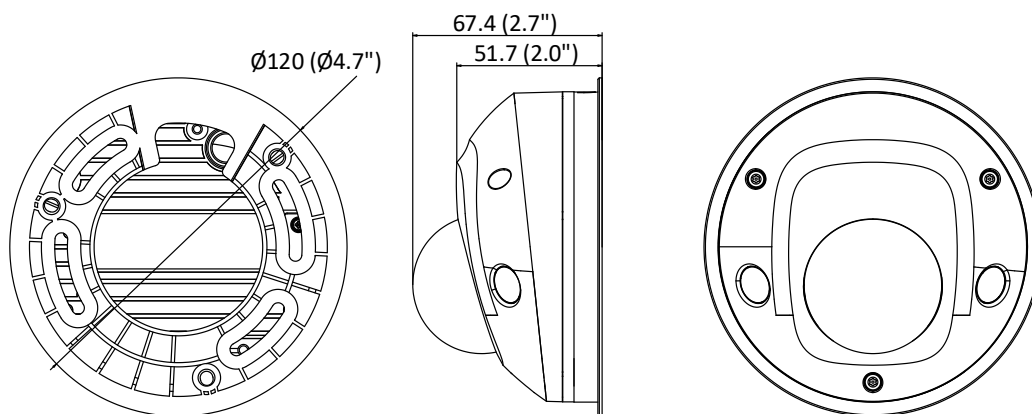

Compression Standard

H.264+	Main stream supports
H.265+	Main stream supports

Smart Feature-set

Face Detection	Yes
----------------	-----

Available Model

DS-2CD2543G0-I (2.8 mm, 4 mm, 6 mm)

DS-2CD2543G0-IS (2.8 mm, 4 mm, 6 mm)

DS-2CD2543G0-IW (2.8 mm, 4 mm, 6 mm)

DS-2CD2543G0-IWS (2.8 mm, 4 mm, 6 mm)

Dimension

Unit: mm (inch)

Accessory

DS-1275ZJ-SUS
Vertical Pole Mount

DS-1272ZJ-120B
Wall Mount

DS-1271ZJ-120
Pendant Mount