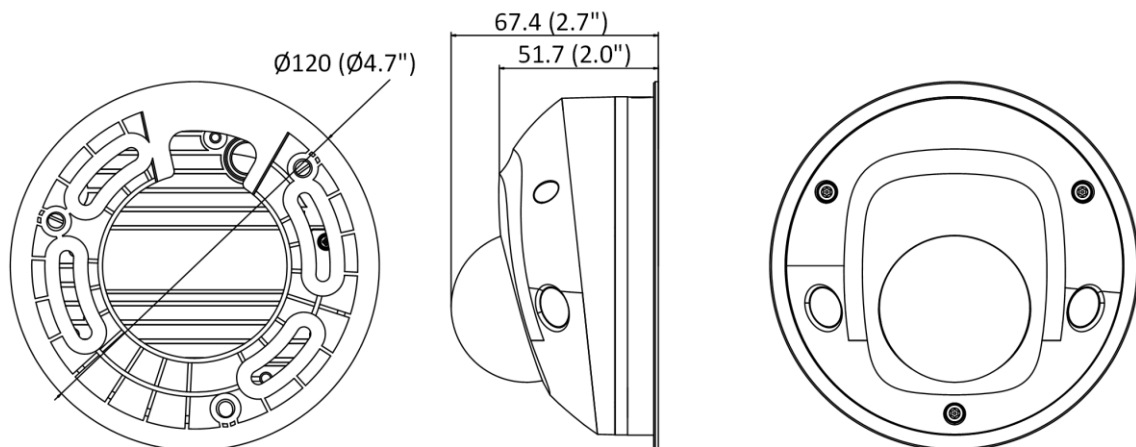

General	
Linkage Method	Trigger recording: memory card, network storage, pre-record and post-record Trigger captured pictures uploading: FTP, HTTP, NAS, Email Trigger notification: HTTP, ISAPI, alarm output , Email
Firmware Version	V5.6.5
General Function	One-key reset, anti-flicker, three streams, heartbeat, mirror, password protection, privacy mask, watermark, IP address filter
Startup and Operating Conditions	-30 °C to +60 °C (-22 °F to +140 °F), humidity 95% or less (non-condensing)
Power Supply	12 VDC ± 25% PoE (802.3af, class 3)
Power Consumption and Current	12 VDC, 0.7 A, max. 8.5 W, Ø5.5mm coaxial plug power PoE (802.3af, 36 V to 57 V), 0.3 A to 0.1 A, max. 10 W
Camera Dimension	Ø120 mm × 67.4 mm (Ø4.7" × 2.7")
Camera Weight	Camera: approx. 400 g (0.9 lb.)
Approval	
Protection	Ingress protection: IP66 (IEC 60529-2013), IK08 (IEC 60529-2013)

▪ **Available Model**

- DS-2CD2543G0-I (2.8/4/6 mm)
- DS-2CD2543G0-IS (2.8/4/6 mm)
- DS-2CD2543G0-IW (2.8/4/6 mm)
- DS-2CD2543G0-IWS (2.8/4/6 mm)

▪ **Dimension**

Unit: mm (inch)

▪ Accessory

▪ Optional

DS-1275ZJ-SUS Vertical Pole Mount	DS-1272ZJ-120 Wall Mount	DS-1276ZJ-SUS Corner Mount	DS-1280ZJ-DM46 Junction Box	DS-1271ZJ-120 Pendant Mount
				
<b>DS-1272ZJ-120B Wall Mount</b>				
				