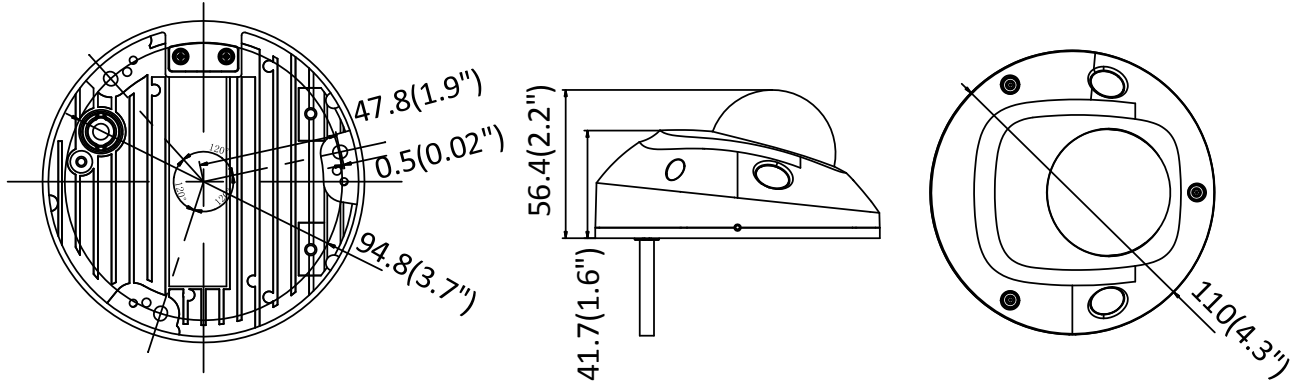

Dimensions