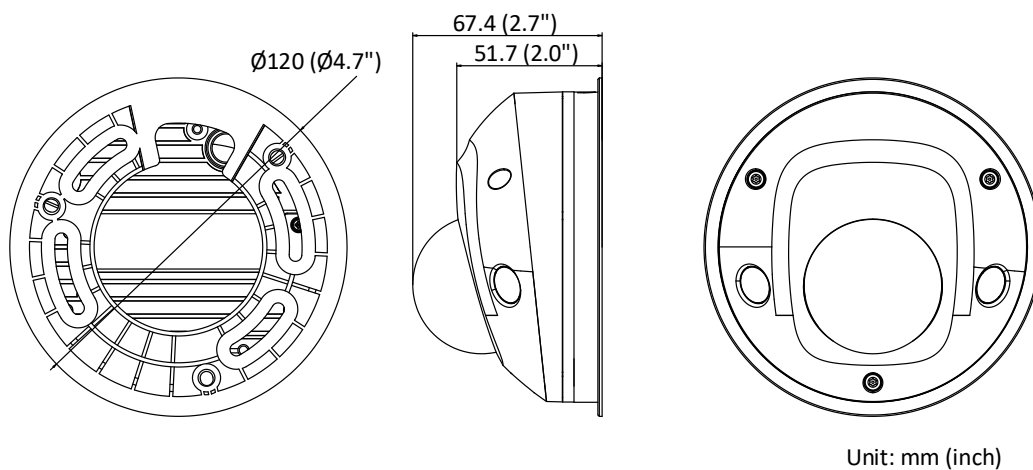

Approval	
Protection	Ingress protection: IP66 (IEC 60529-2013), IK08 (IEC 60529-2013)
Compression Standard	
H.264+	Main stream supports
H.265+	Main stream supports
Smart Feature-set	
Face Detection	Yes
Exception Detection	Scene change detection

▪ Available Model

- DS-2CD2545FWD-I (2.8 mm, 4 mm, 6 mm)
- DS-2CD2545FWD-IS (2.8 mm, 4 mm, 6 mm)
- DS-2CD2545FWD-IW (2.8 mm, 4 mm, 6 mm)
- DS-2CD2545FWD-IWS(2.8 mm, 4 mm, 6 mm)

▪ Dimension

▪ Accessory

DS-1275ZJ-SUS
Vertical Pole Mount

DS-1272ZJ-120B
Wall Mount