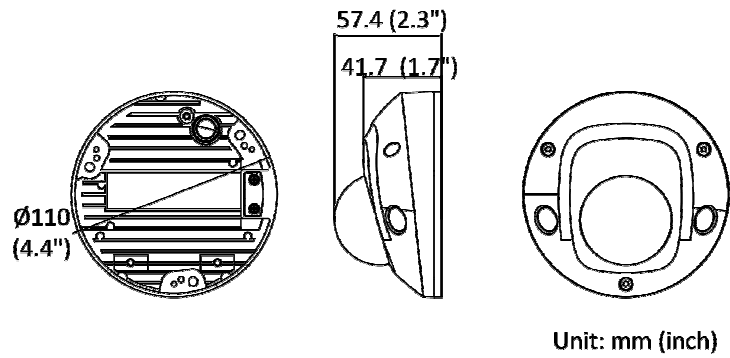

▪ **Dimension**

▪ **Accessory**

▪ **Optional**

DS-1275ZJ-SUS Vertical Pole Mount	DS-1272ZJ-120 Wall Mount	DS-1280ZJ-DM46 Junction Box
DS-1276ZJ-SUS Corner Mount	DS-1271ZJ-120 Pendant Mount	DS-1272ZJ-120B Wall Mount