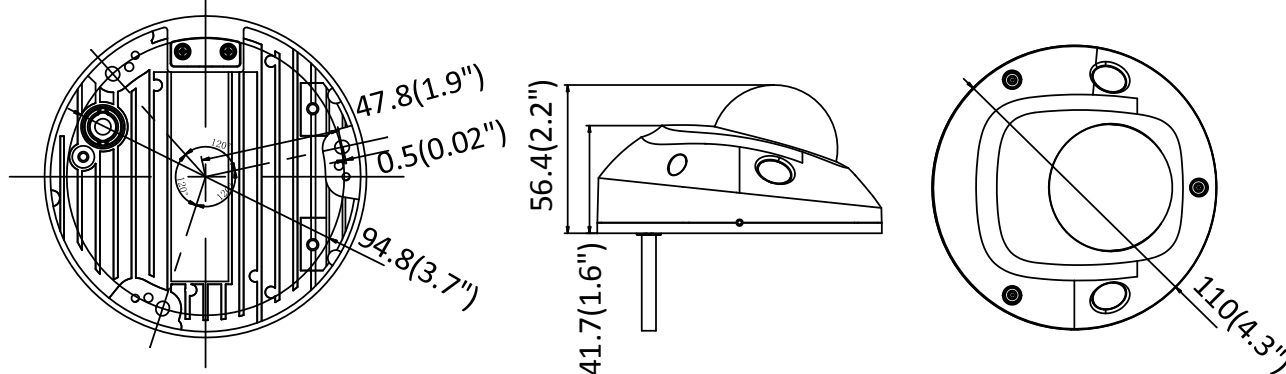

Available Models:

DS-2CD2563G0-I(2.8/4/6 mm), DS-2CD2563G0-IS(2.8/4/6 mm), DS-2CD2563G0-IW(2.8/4/6 mm),
DS-2CD2563G0-IWS(2.8/4/6 mm)

Dimensions