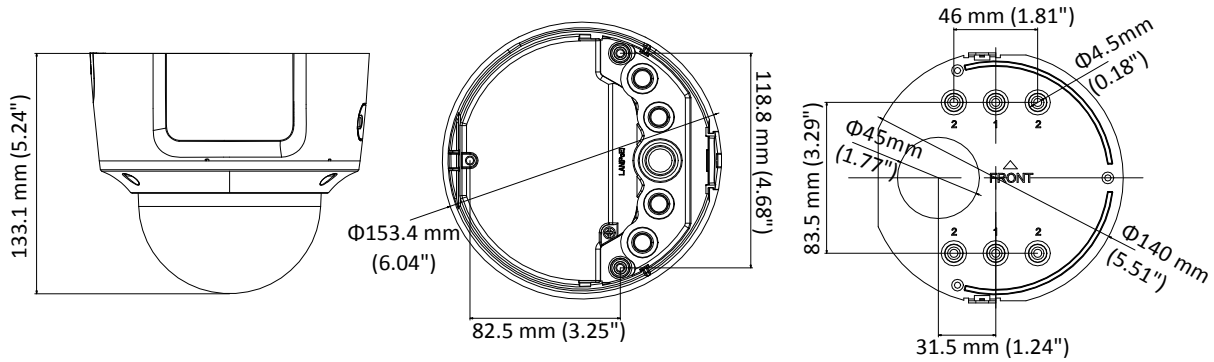

Available Model:

DS-2CD2725FHWD-IZS

Dimensions

Accessories

DS-1475ZI-SUS
Vertical Pole Mount

DS-1476ZI-SUS
Corner Mount

Distributed by