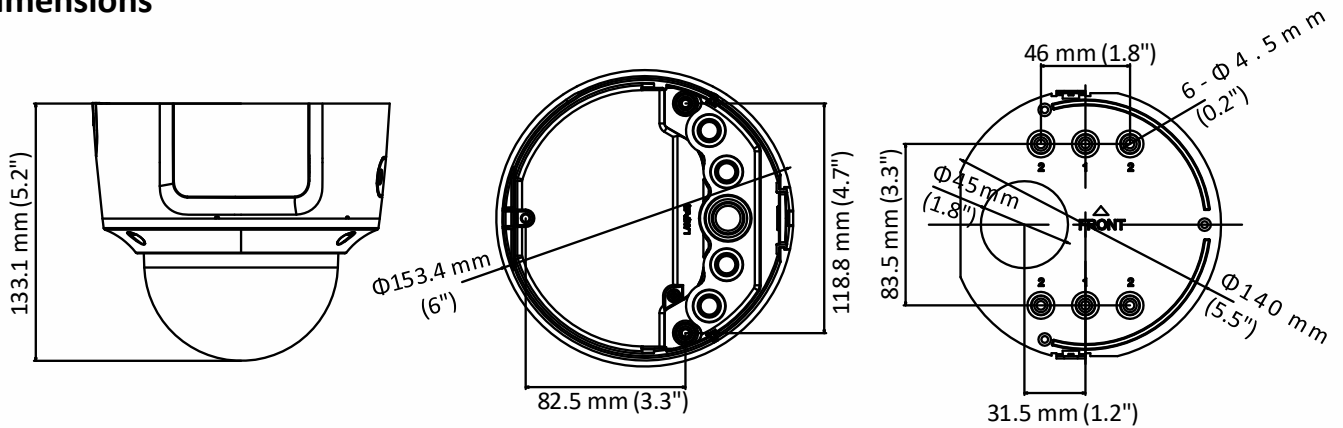

Dimensions

Accessories

DS-1227ZJ-DM37
In-ceiling Mount

DS-1473ZJ-155(Black)
Wall Mount

Headquarters

No.555 Qianmo Road, Binjiang District,
Hangzhou 310051, China
T +86-571-8807-5998
overseasbusiness@hikvision.com

Hikvision USA
T +1-909-895-0400
sales.usa@hikvision.com

Hikvision Europe
T +31-23-55-42-770
info.eu@hikvision.com

Hikvision Middle East
T +971-4-8816086
salesme@hikvision.com

Hikvision Russia
T +7-495-669-67-99
saleru@hikvision.com

Hikvision India
T +91-22-28469900
sales@pramahikvision.com

Hikvision Italy
T +39-0438-6902
info.it@hikvision.com

Hikvision France
T +33(0)1-85-330-450
info.fr@hikvision.com

Hikvision Spain
T +34-91-737-16-55
info.es@hikvision.com

Hikvision Poland
T +48-22-460-01-50
poland@hikvision.com

Hikvision UK
T +01628-902140
support.uk@hikvision.com

Hikvision Singapore
T +65-6684-4718
sg@hikvision.com

Hikvision Oceania
T +61-2-8599-4233
salesau@hikvision.com

Hikvision Canada
T +1-909-895-0400
sales.usa@hikvision.com

Hikvision Korea
T +82-31-731-8841
sales.korea@hikvision.com

Hikvision Brazil
T +55 11 3318-0050
Latam.support@hikvision.com

Hikvision Africa
T +27 (10) 0351172
sale.africa@hikvision.com

Hikvision Hong Kong
T +852-2151-1761