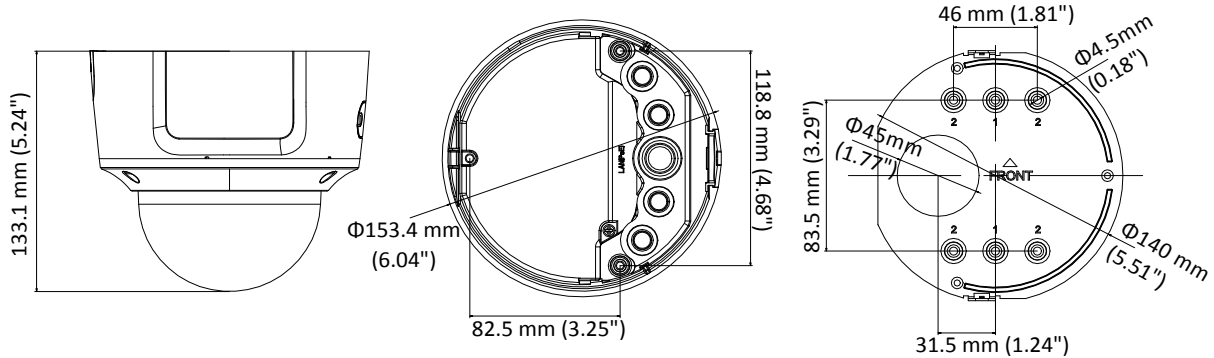

Available Model:

DS-2CD2755FWD-IZS

Dimensions

Accessories

Distributed by