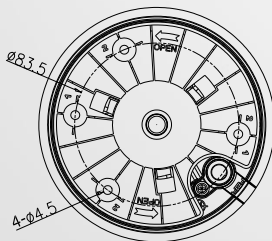

## DS-2CD2F22FWD-I (W)(S) 2MP WDR Mini PT Network Camera

Hikvision's DS-2CD2F series of IR Mini PT network cameras is specifically designed for indoor surveillance, such as home, office, store or other small-sized business.

### Dimensions

- Up to 2 megapixel high resolution
- Full HD1080p video
- Dual stream
- 120dB Wide Dynamic Range
- Pan & tilt rotation
- Support on-board storage, up to 128GB
- DC12V & PoE
- Support H.264+
- Up to 10m IR range
- -S: Audio/Alarm IO
- -W: Built-in Wi-Fi

## General

|                      |  |
|----------------------|--|
| Operating Conditions | -10 °C ~ 40 °C (-14 °F – 104 °F), Humidity 95% or less (non-condensing)    |
| Power Supply         | DC12V ± 25%, PoE (802.3af Class3)  |
| Power Consumption    | Max. 5W (Max. 7 W with IR cut filter on, max. 9W with pan & tilt rotation) |
| Material             | Top Cover: Plastic ; Base: Metal   |
| IR Range             | Approx. 10 meters  |
| Dimensions           | Φ119.93 × 87.08mm  |
| Weight               | 500g (1.1lbs)  |