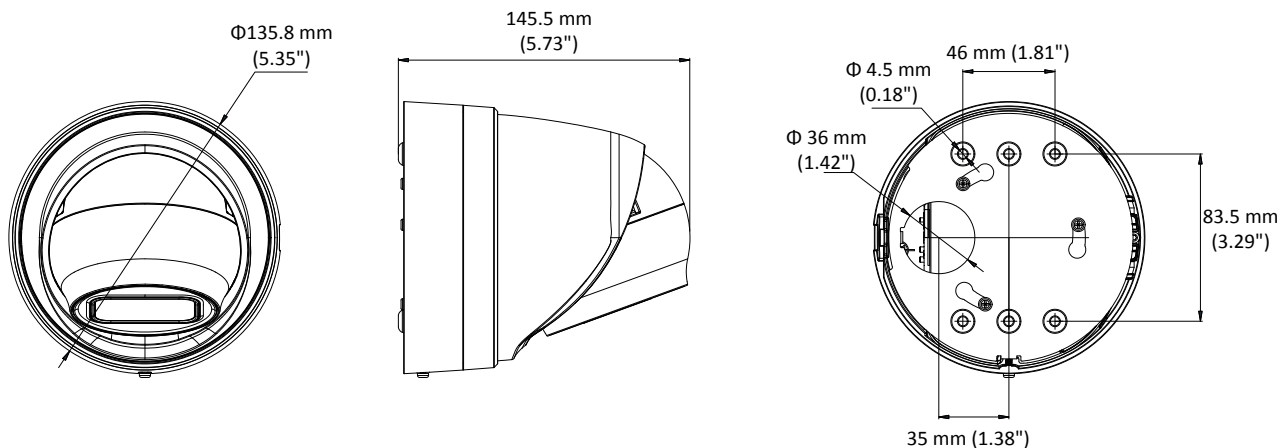

Day/Night Switch	Auto/Schedule/Triggered by Alarm In
<b>Network</b>	
Network Storage	Support Micro SD/SDHC/SDXC card (128G), local storage and NAS (NFS,SMB/CIFS), ANR
Alarm Trigger	Motion detection, video tampering, network disconnected, IP address conflict, illegal login, HDD full, HDD error, Alarm input, Alarm output
Protocols	TCP/IP, ICMP, HTTP, HTTPS, FTP, DHCP, DNS, DDNS, RTP, RTSP, RTCP, PPPoE, NTP, UPnP, SMTP, SNMP, IGMP, 802.1X, QoS, IPv6, Bonjour
General Function	One-key reset, anti-flicker, three streams, heartbeat, password protection, privacy mask, watermark, IP address filter
API	ONVIF (PROFILE S, PROFILE G), PSIA, CGI, ISAPI
Simultaneous Live View	Up to 6 channels
User/Host	Up to 32 users 3 levels: Administrator, Operator and User
Client	iVMS-4200, iVMS-4500, iVMS-5200
Web Browser	IE8+, Chrome 31.0-44, Firefox 30.0-51, Safari 8.0+
<b>Interface</b>	
Audio	1 input (line in, 3.5 mm), 1 output (3.5 mm), single track
Communication Interface	1 RJ45 10M/100M self-adaptive Ethernet port
Alarm	1 input, 1 output (max. 12 VDC, 30 mA)
Video Output	1Vp-p composite output (75 Ω/BNC)
On-board storage	Built-in Micro SD/SDHC/SDXC slot, up to 128 GB
SVC	H.264 encoding supports
Reset Button	Support
<b>Audio</b>	
Environment Noise Filtering	Support
Audio Sampling Rate	16 kHz
<b>General</b>	
Operating Conditions	-30 °C to +60 °C (-22 °F to +140 °F), Humidity 95% or less (non-condensing)
Power Supply	12 VDC ± 25%, PoE (802.3af) Terminal block for DC input
Power Consumption and Current	12 VDC, 0.85A, max. 10W PoE (802.3af, 37V to 57V), 0.20 A to 0.31 A, max. 11.5W
Protection Level	IP67, IK10
Material	Metal
Dimensions	Φ 135.8 mm × 145.5 mm (Φ 5.35" × 5.73")
Weight	With Package: Approx. 1220 g (2.69 lb.) Camera: Approx. 1060 g (2.34 lb.)

## Dimensions