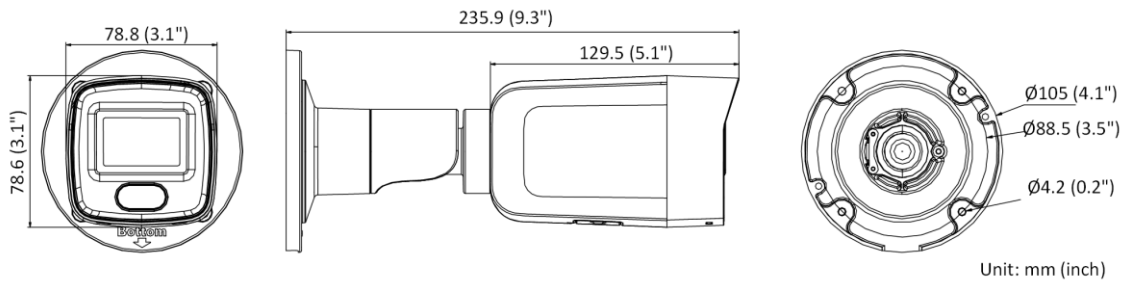

▪ **Dimension**

▪ **Accessory**

▪ **Optional**

DS-1276ZJ-SUS Corner Mount	DS-1280ZJ-S Junction Box	DS-1275ZJ-SUS Vertical Pole Mount