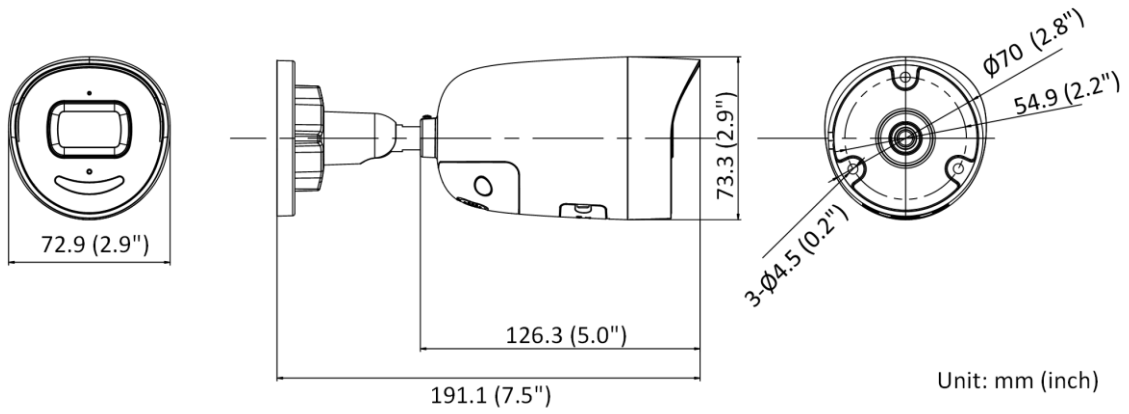

▪ **Dimension**

▪ **Accessory**

▪ **Optional**

DS-1280ZJ-XS

Junction Box