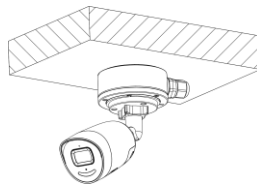

Web Client Language	33 languages English, Russian, Estonian, Bulgarian, Hungarian, Greek, German, Italian, Czech, Slovak, French, Polish, Dutch, Portuguese, Spanish, Romanian, Danish, Swedish, Norwegian, Finnish, Croatian, Slovenian, Serbian, Turkish, Korean, Traditional Chinese, Thai, Vietnamese, Japanese, Latvian, Lithuanian, Portuguese (Brazil), Ukrainian
General Function	Anti-flicker, heartbeat, mirror, privacy masks, flash log, password reset via e-mail, pixel counter
Software Reset	Yes
Storage Conditions	-30 °C to 60 °C (-22 °F to 140 °F). Humidity 95% or less (non-condensing)
Startup and Operating Conditions	-30 °C to 60 °C (-22 °F to 140 °F). Humidity 95% or less (non-condensing)
Power Supply	12 VDC ± 25% PoE: (802.3af, 36 V to 57 V), Class 3
Power Consumption and Current	12 VDC, 0.54 A, max. 6.5 W PoE (802.3af, 36 V to 57 V), 0.3 A to 0.2 A, max. 8 W
Power Interface	Ø5.5 mm coaxial power plug
Camera Material	Aluminum alloy body
Camera Dimension	72.9 × 73.3 × 191.1 mm (2.9" × 2.9" × 7.5")
Package Dimension	234 × 120 × 117 mm (9.2" × 4.7" × 4.6")
Camera Weight	570 g (1.3 lb.)
With Package Weight	788 g (1.7 lb.)
Approval	
EMC	FCC SDoC (47 CFR Part 15, Subpart B); CE-EMC (EN 55032: 2015, EN 61000-3-2: 2019, EN 61000-3-3: 2013, EN 50130-4: 2011 +A1: 2014); RCM (AS/NZS CISPR 32: 2015); IC VoC (ICES-003: Issue 6, 2019); KC (KN 32: 2015, KN 35: 2015)
Safety	UL (UL 60950-1); CB (IEC 60950-1:2005 + Am 1:2009 + Am 2:2013, IEC 62368-1:2014); CE-LVD (EN 60950-1:2006+A2:2013, IEC 62368-1:2014+A11:2017); BIS (IS 13252(Part 1):2010+A1:2013+A2:2015); LOA (SANS IEC60950-1)
Environment	CE-RoHS (2011/65/EU); WEEE (2012/19/EU); Reach (Regulation (EC) No 1907/2006)
Protection	Ingress protection: IP66 (IEC 60529-2013)

▪ Available Model

DS-2CD3056G2-IU/SL (2.8/4/6 mm)

▪ **Dimension**

▪ **Accessory**

▪ **Optional**

DS-1280ZJ-XS

Junction Box

Distributed by