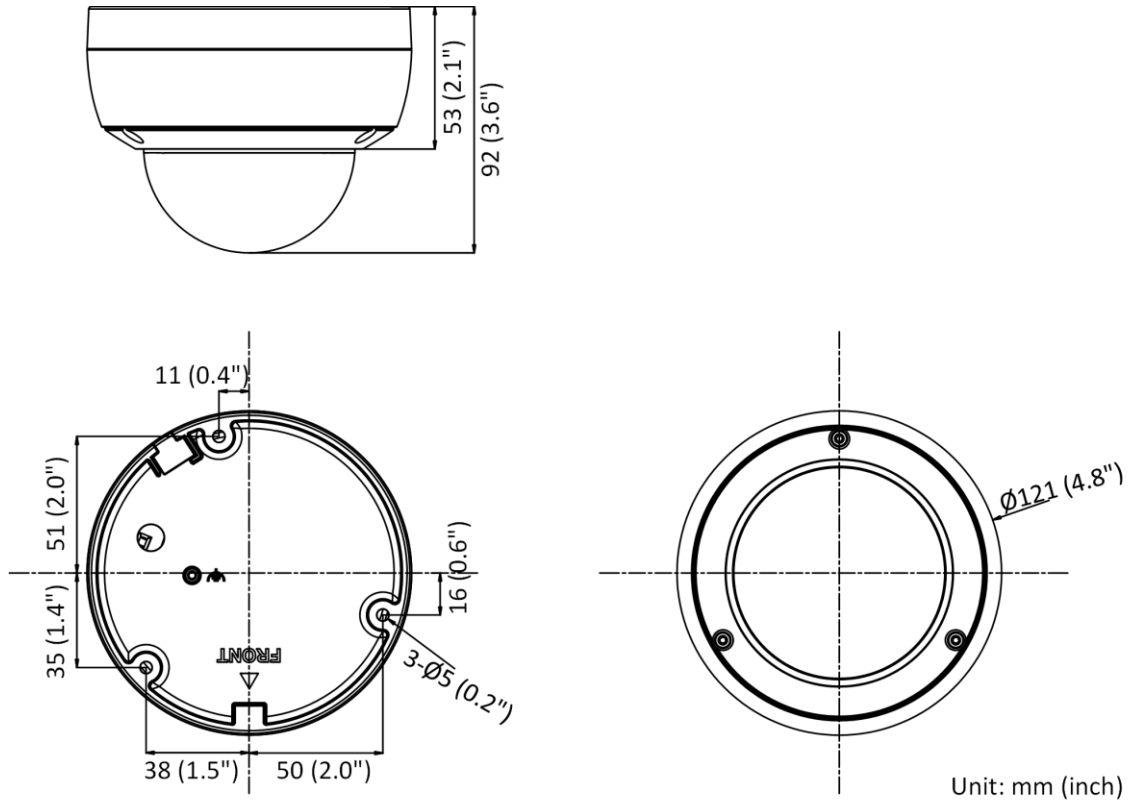

▪ **Dimension**

▪ **Accessory**

▪ **Optional**

DS-1276ZJ-SUS Corner Mount	DS-1280ZJ-DM46 Junction Box	DS-1272ZJ-120B Wall Mount	DS-1275ZJ-SUS Vertical Pole Mount