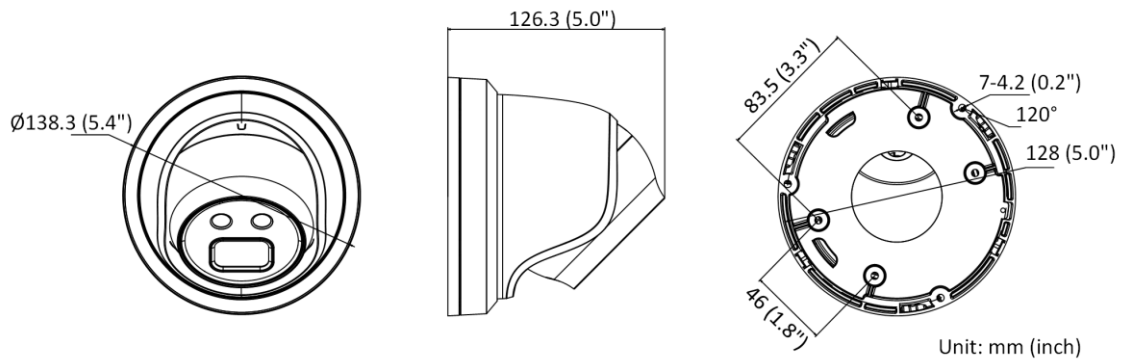

▪ **Dimension**

▪ **Accessory**

▪ **Optional**

DS-1275ZJ-SUS Vertical Pole Mount	DS-1271ZJ-140 Pendant Mount	DS-1280ZJ-DM21 Junction Box
DS-1276ZJ-SUS Corner Mount	DS-1273ZJ-140 Wall Mount	DS-1273ZJ-140B Wall Mount