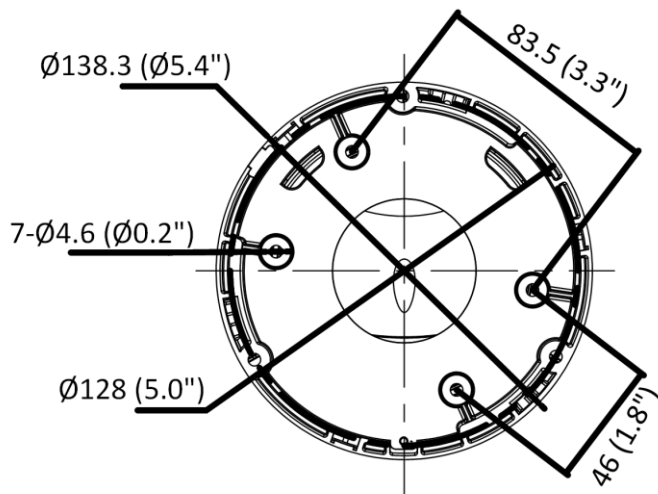

▪ **Dimension**

Unit: mm (inch)

▪ **Accessory**

▪ **Optional**

DS-1275ZJ-SUS	DS-1271ZJ-140	DS-1280ZJ-DM21
Vertical Pole Mount	Pendant Mount	Junction Box