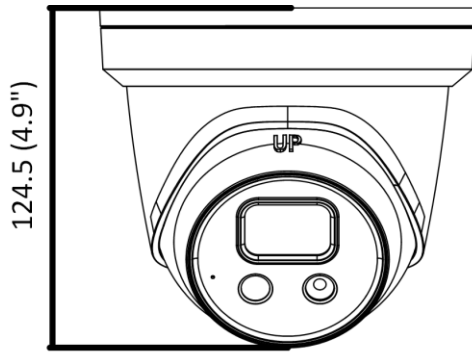

▪ **Dimension**

Unit: mm (inch)

▪ **Accessory**

▪ **Optional**

DS-1275ZJ-SUS	DS-1271ZJ-140	DS-1280ZJ-DM21
Vertical Pole Mount	Pendant Mount	Junction Box