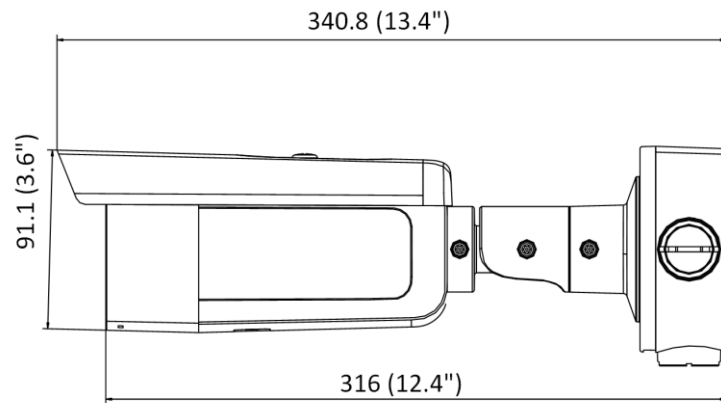

▪ Available Model

DS-2CD3686G2T-IZS (2.7 to 13.5 mm)

DS-2CD3686G2T-IZS (7 to 35 mm)

▪ Dimension

Unit: mm (inch)

▪ Accessory

▪ Included

DS-1260ZJ

Junction Box