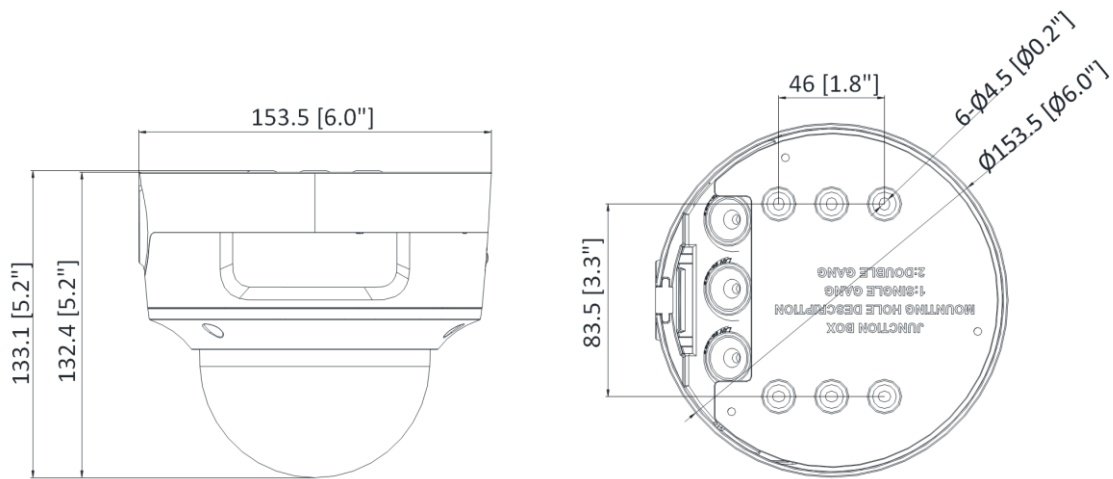

▪ **Dimension**

Unit: mm (inch)

▪ **Accessory**

▪ **Optional**

DS-1227ZJ-DM37 In-ceiling Mount	DS-1475ZJ-SUS Vertical Pole Mount	DS-1476ZJ-SUS Corner Mount	DS-1471ZJ-155 Pendant Mount	DS-1473ZJ-155 Wall Mount
DS-1473ZJ-155B Wall Mount