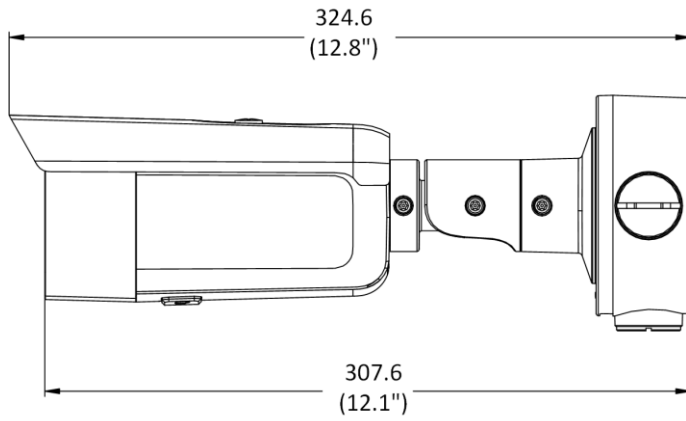

▪ **Dimension**

Unit: mm (inch)

▪ **Accessory**

▪ **Included**

DS-1260ZJ

Junction Box