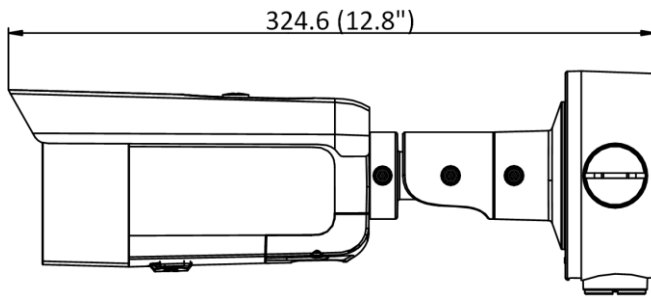

▪ **Dimension**