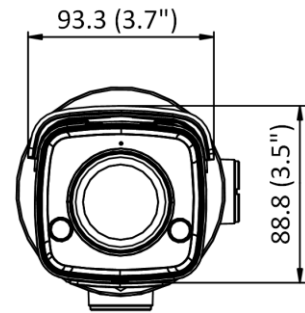

▪ **Dimension**