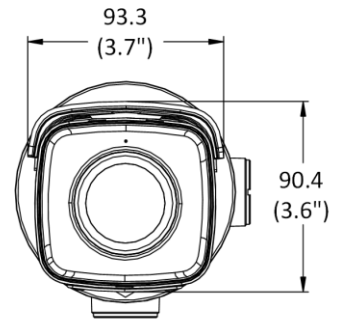

Environment	CE-RoHS (2011/65/EU); WEEE (2012/19/EU); Reach (Regulation (EC) No 1907/2006)
Protection	Ingress protection: IP67 (IEC 60529-2013)

▪ **Available Model**

DS-2CD3T56G2-4IS (2.8/4/6/12 mm)

▪ **Dimension**

Unit: mm (inch)

▪ **Accessory**

▪ **Included**

DS-1260ZJ

Junction Box