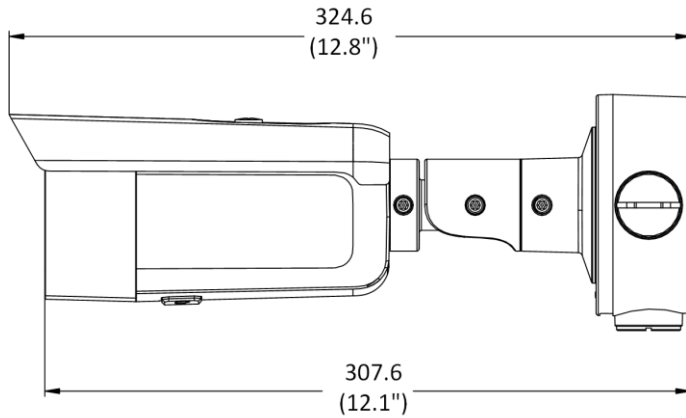

Environment	CE-RoHS (2011/65/EU); WEEE (2012/19/EU); Reach (Regulation (EC) No 1907/2006)
Protection	Ingress protection: IP67 (IEC 60529-2013)

▪ **Available Model**

DS-2CD3T56G2-4IS (2.8/4/6/12 mm)

▪ **Dimension**

Unit: mm (inch)

▪ **Accessory**

▪ **Included**

DS-1260ZJ

Junction Box