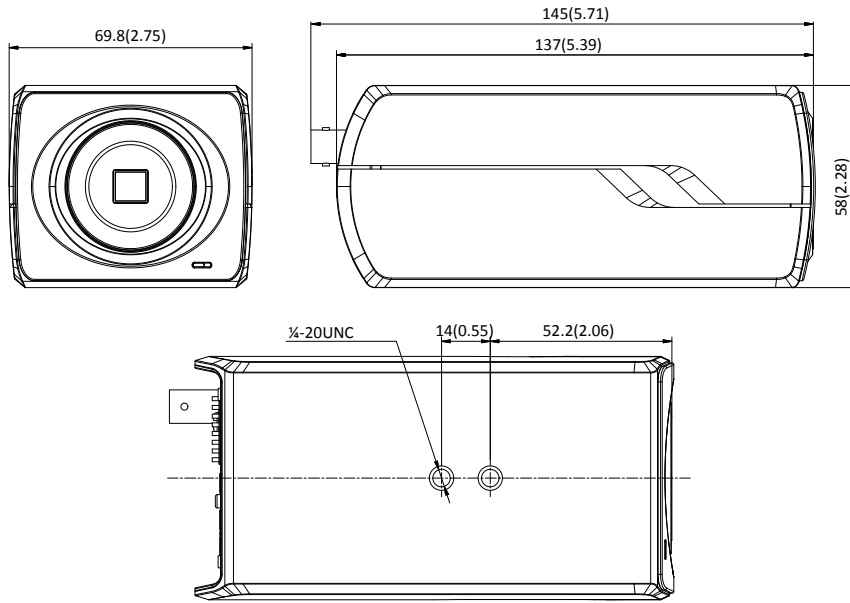

Dimensions

Accessories

DS-1332HZ
Indoor Housing

DS-1330HZ
Indoor Housing

DS-1331HZ series
Outdoor Housing