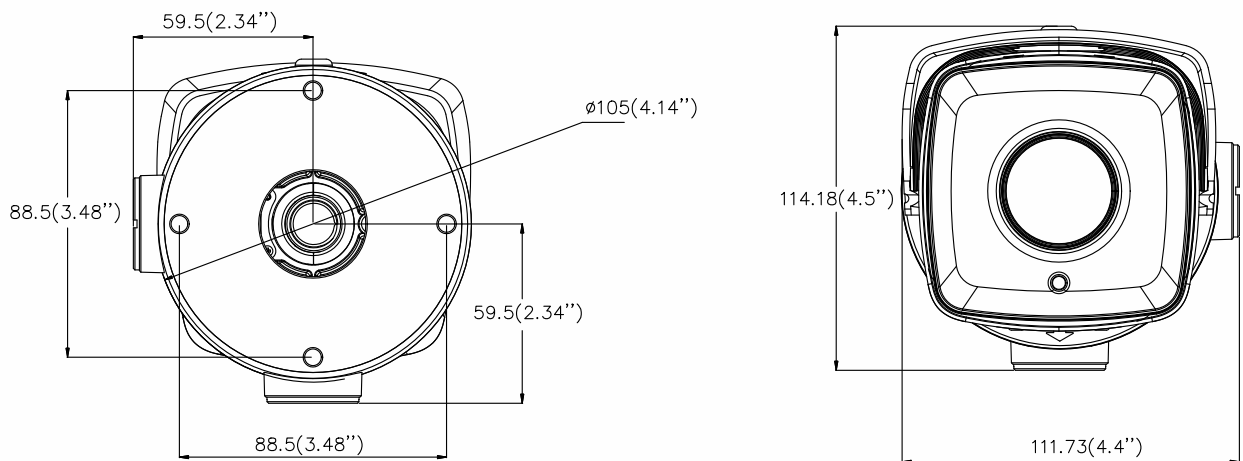

Available Models:

DS-2CD4B25G0-IZS

(1 audio input (line in/mic in), 1 audio output, 1 RS-485, 1 alarm input and 1 alarm output)

Dimensions

Unit: mm (")