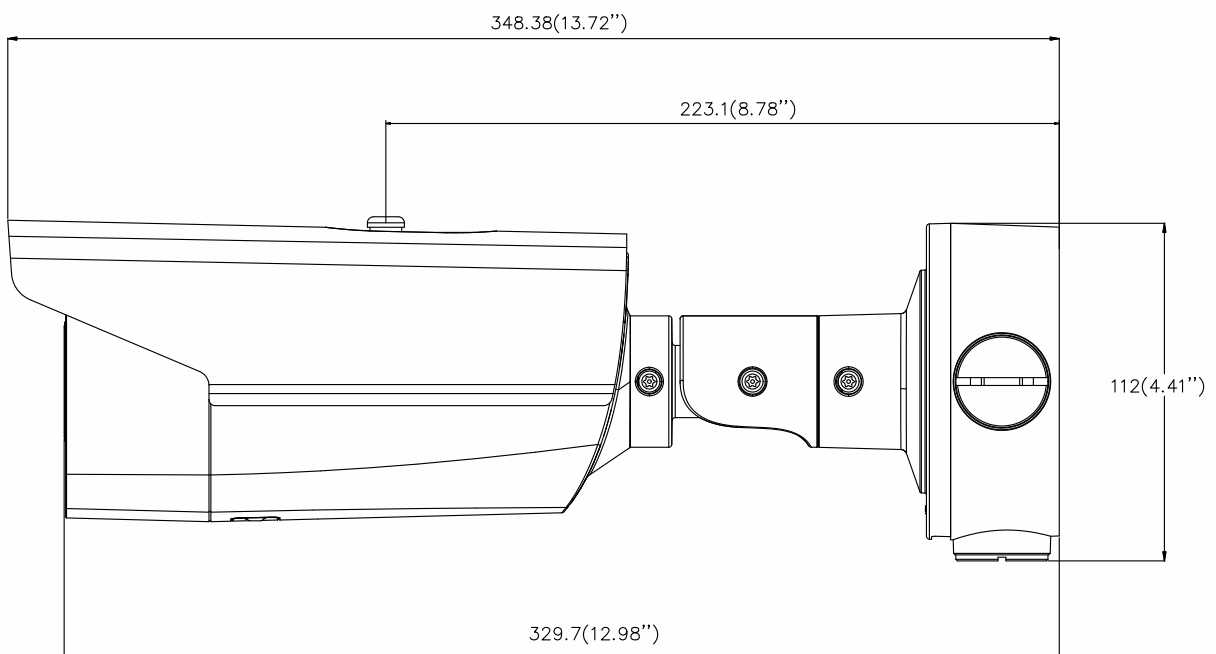

Available Models:

DS-2CD4B25G0-IZS

(1 audio input (line in/mic in), 1 audio output, 1 RS-485, 1 alarm input and 1 alarm output)

Dimensions

Unit: mm (")