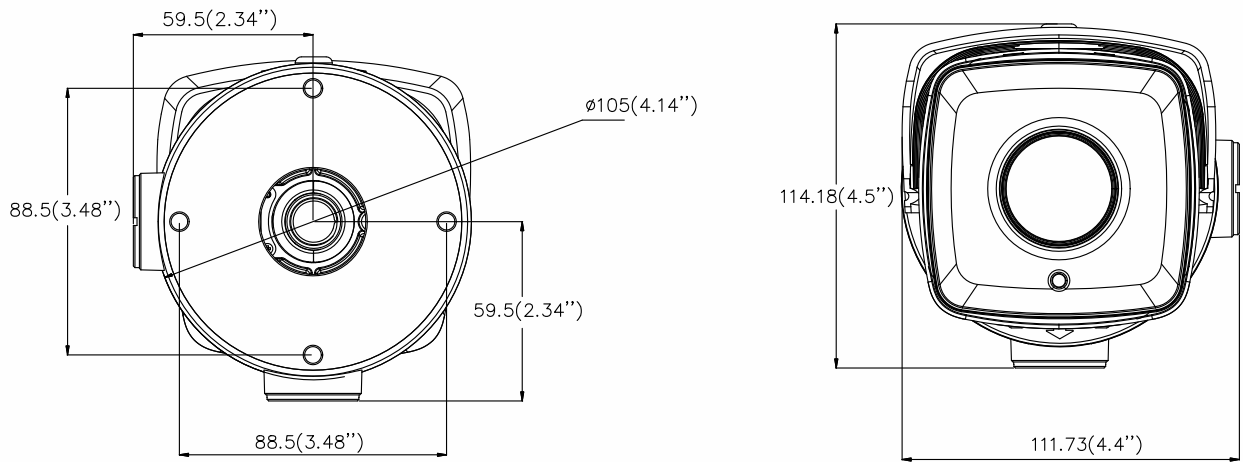

Available Models:

DS-2CD4B25G0-IZS

(1 audio input (line in/mic in), 1 audio output, 1 RS-485, 1 alarm input and 1 alarm output)

Dimensions

Unit: mm (")