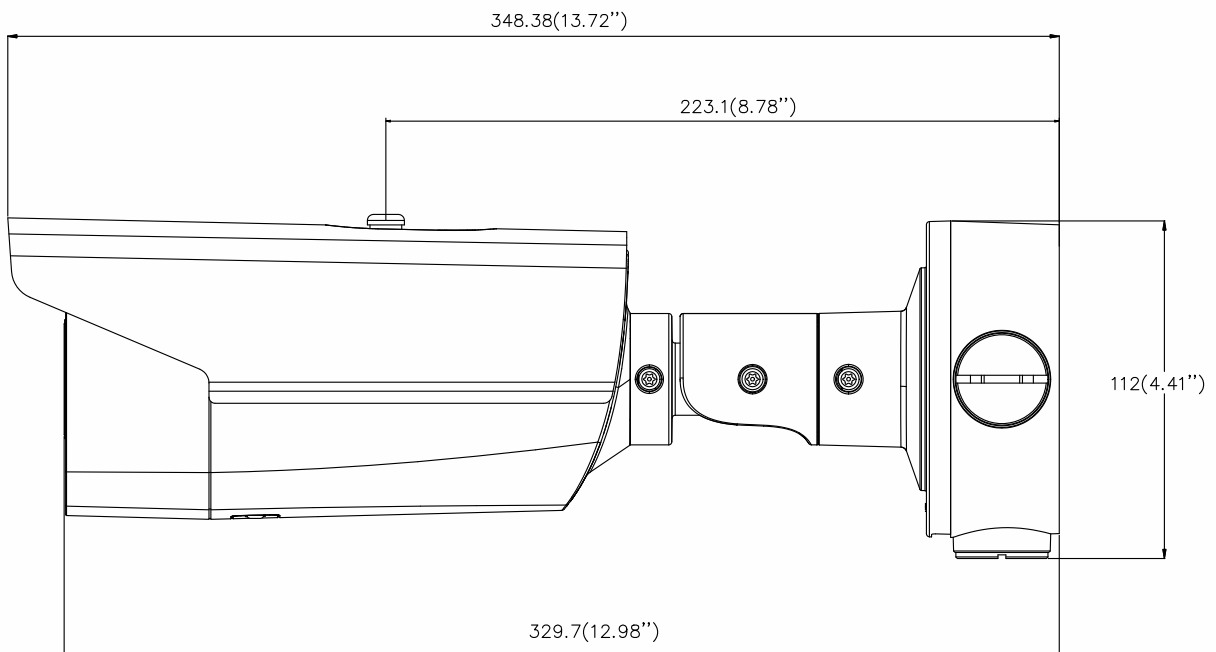

Available Models:

DS-2CD4B25G0-IZS

(1 audio input (line in/mic in), 1 audio output, 1 RS-485, 1 alarm input and 1 alarm output)

Dimensions

Unit: mm (")