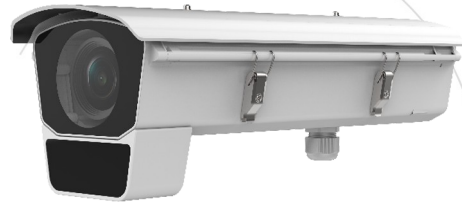

DS-2CD5026G0/E-I(H) 2 MP Smart Box Network Camera with Housing

DarkFighter

1/1.8" Progressive Scan CMOS
Color: 0.002 Lux @ (F1.2, AGC ON)
1920 × 1080 @ 60fps
MJPEG up to 1920 × 1080 @ 30fps
Auto-iris, DC drive and P-iris optional
Auto back focus (ABF) optional
H.265, H.265+, H.264, H.264+
140dB WDR
Alarm 2 inputs/2 outputs, audio 1 input/1 output, 1
RS-485 (half duplex, HIKVISION, Pelco-P, Pelco-D, self-
adaptive)

5 streams and up to 5 custom streams
6 behavior analyses, 3 exception detection, and face
detection
Built-in microSD/SDHC/SDXC card slot, up to 256 GB
Metadata of intrusion detection, line crossing
detection, region entrance detection, region exiting
detection, unattended baggage detection, and object
removal are supported.