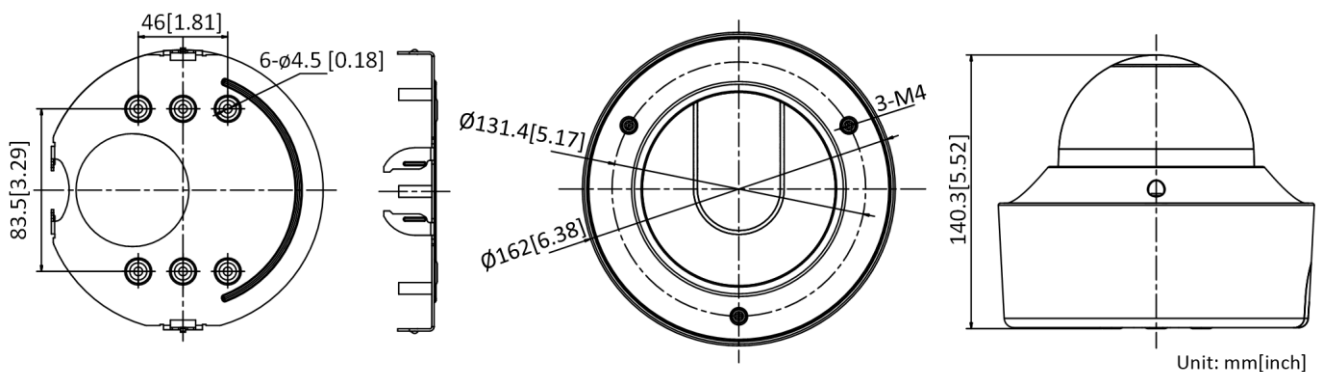

Without extra load: 12 VDC, 1.2 A, max. 15 W; PoE (802.3at, 42.5 V to 57 V), 0.4 A to 0.3 A, class 4 "with extra load" means that an extra device is connected to and powered by the camera.
Heater	-H: yes
Material	Metal
Dimensions	Camera: $\Phi 162 \times 140.3$ mm ($\Phi 6.4'' \times 5.5''$) With package: $251 \times 215 \times 189$ mm ($9.9'' \times 8.5'' \times 7.4''$)
Weight	Camera: 1.4kg (3.08 lb.) With package: 2.05 kg (4.52 lb.)
Approval	
EMC	47 CFR Part 15, Subpart B; EN 55032: 2015, EN 61000-3-2: 2014, EN 61000-3-3: 2013, EN 50130-4: 2011 +A1: 2014; AS/NZS CISPR 32: 2015; ICES-003: Issue 6, 2016; KN 32: 2015, KN 35: 2015
Safety	UL 60950-1, IEC 60950-1:2005 + Am 1:2009 + Am 2:2013, EN 60950-1:2005 + Am 1:2009 + Am 2:2013, IS 13252(Part 1):2010+A1:2013+A2:2015
Chemistry	2011/65/EU, 2012/19/EU, Regulation (EC) No 1907/2006
Protection	Ingress protection: IK10 (IEC 62262:2002), IP67 (IEC 60529-2013)

* Listed resolutions are only selectable options. It does not mean that all streams can work at their maximum resolution at the same time.

Available Model

DS-2CD5585G1-IZS (2.8 to 12 mm), DS-2CD5585G1-IZHS (2.8 to 12 mm), DS-2CD5585G1-IZS (2.8 to 12 mm), DS-2CD5585G1-IZHS (2.8 to 12 mm)

Dimension