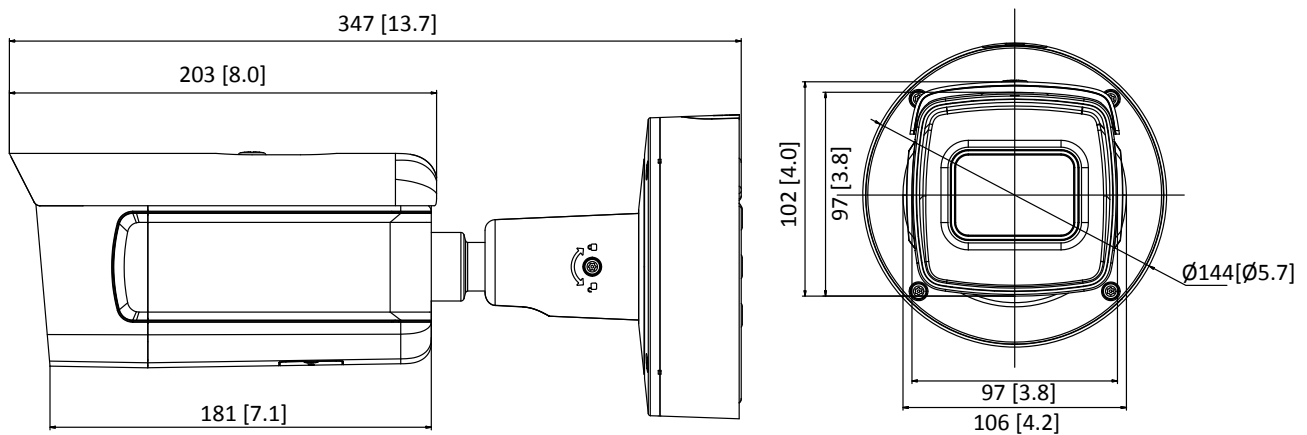

Power Supply	12 VDC $\pm$ 20%, two-core terminal block PoE (802.3at, class 4)
Power Consumption and Current	-IZS: 12 VDC, 1.0 A, max. 12 W; PoE (802.3at, 42.5 V to 57 V), 0.3 A to 0.2 A -IZHS: 12 VDC, 1.3 A, max. 15 W; PoE (802.3at, 42.5 V to 57 V), 0.4 A to 0.3 A
Protection Level	IP67, IK10
Heater	-H: yes
Material	Aluminum alloy
Dimensions	Camera: $\Phi 144 \times 347$ mm ($\Phi 5.7'' \times 13.7''$) With package: $405 \times 190 \times 180$ mm ($15.9'' \times 7.5'' \times 7.1''$)
Weight	Camera: approx. 2.45 kg (5.40 lb.) With package: approx. 2.7 kg (5.95 lb.)

* Listed resolutions are only selectable options. It does not mean that all streams can work at their maximum resolution at the same time.

Available Model

DS-2CD5A26G0-IZS(2.8–12 mm), DS-2CD5A26G0-IZHS(2.8–12 mm)

*-H: Heater supported

Dimension

Unit: mm[inch]

Accessory