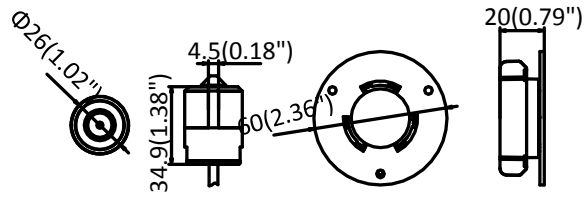

Material	Camera: Plastic Lens: Metal
Dimensions	Camera: 77.5 × 71 × 33.5 mm (3.1" × 2.8" × 1.3") L10: 26 × 51.35 mm (1.02" × 2.02") L20: 37 × 26 × 19.1 mm (1.57" × 1.02" × 0.75") L30: 26 × 51.35 mm (1.02" × 2.02")
Weight	Camera: 87 g (0.19 lbs.) With package: 220 g (0.49 lbs)

Available Model

- DS-2CD6425G0-C1: main unit,
- DS-2CD6425G0-L10: one cylindrical lens,
- DS-2CD6425G0-L20: one block-shaped lens,
- DS-2CD6425G0-L30: one tube lens,
- DS-2CD6425G0-10: main unit with one cylindrical lens,
- DS-2CD6425G0-20: main unit with one block-shaped lens,
- DS-2CD6425G0-30: main unit with one tube lens

L10

L20

L30

**Connecting cable is included for each sensor unit*

Dimension

L10

L20

L30