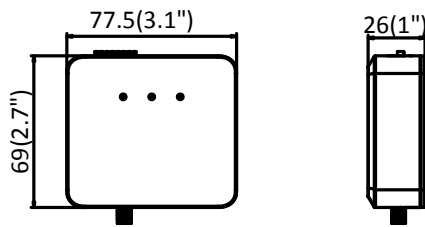

Material	Camera: Plastic Lens: Metal
Dimensions	Camera: 77.5 × 71 × 33.5 mm (3.1" × 2.8" × 1.3") L10: 26 × 51.35 mm (1.02" × 2.02") L20: 37 × 26 × 19.1 mm (1.57" × 1.02" × 0.75") L30: 26 × 51.35 mm (1.02" × 2.02")
Weight	Camera: 87 g (0.19 lbs.) With package: 220 g (0.49 lbs)

L10

L20

L30

**Connecting cable is included for each sensor unit*

Dimension

L10

L20

L30