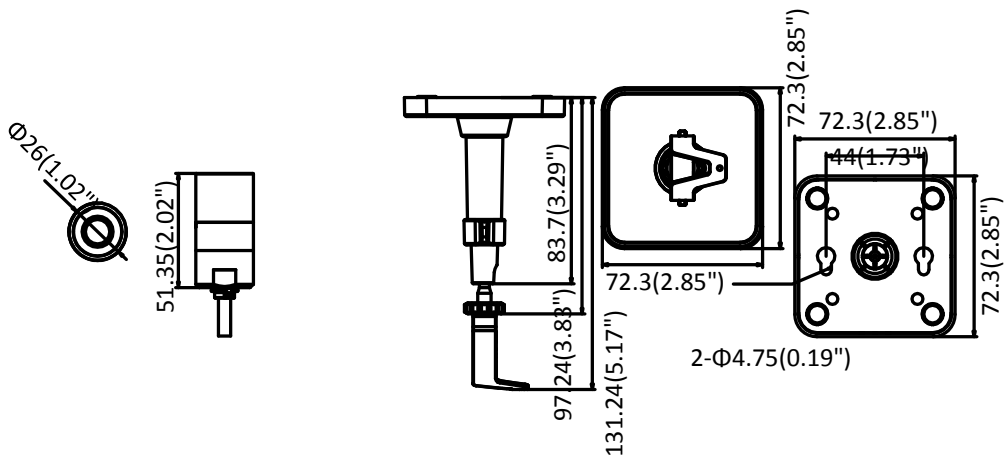

Material	Camera: Plastic Lens: Metal
Dimensions	Camera: 77.5 × 71 × 33.5 mm (3.1" × 2.8" × 1.3") L10: 26 × 51.35 mm (1.02" × 2.02") L20: 37 × 26 × 19.1 mm (1.57" × 1.02" × 0.75") L30: 26 × 51.35 mm (1.02" × 2.02")
Weight	Camera: 87 g (0.19 lbs.) With package: 220 g (0.49 lbs)

L10

L20

L30

**Connecting cable is included for each sensor unit*

Dimension

L10

L20

L30