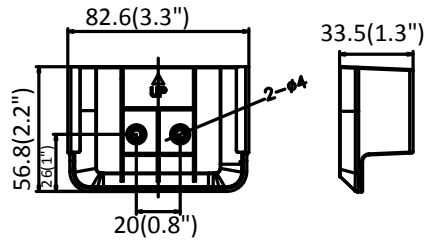

Material	Camera: Plastic Lens: Metal
Dimensions	Camera: 77.5 × 71 × 33.5 mm (3.1" × 2.8" × 1.3") L10: 26 × 51.35 mm (1.02" × 2.02") L20: 37 × 26 × 19.1 mm (1.57" × 1.02" × 0.75") L30: 26 × 51.35 mm (1.02" × 2.02")
Weight	Camera: 87 g (0.19 lbs.) With package: 220 g (0.49 lbs)

L10

L20

L30

**Connecting cable is included for each sensor unit*

Dimension

L10

L20

L30