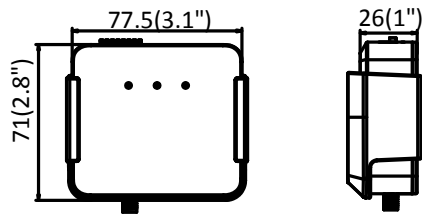

Material	Camera: Plastic Lens: Metal
Dimensions	Camera: 77.5 × 71 × 33.5 mm (3.1" × 2.8" × 1.3") L10: 26 × 51.35 mm (1.02" × 2.02") L20: 37 × 26 × 19.1 mm (1.57" × 1.02" × 0.75") L30: 26 × 51.35 mm (1.02" × 2.02")
Weight	Camera: 87 g (0.19 lbs.) With package: 220 g (0.49 lbs)

L10

L20

L30

**Connecting cable is included for each sensor unit*

Dimension

L10

L20

L30