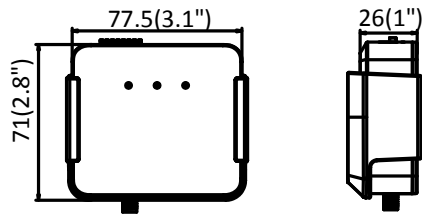

Material	Camera: Plastic Lens: Metal
Dimensions	Camera: 77.5 × 71 × 33.5 mm (3.1" × 2.8" × 1.3") L10: 26 × 51.35 mm (1.02" × 2.02") L20: 37 × 26 × 19.1 mm (1.57" × 1.02" × 0.75") L30: 26 × 51.35 mm (1.02" × 2.02")
Weight	Camera: 87 g (0.19 lbs.) With package: 220 g (0.49 lbs)

L10

L20

L30

**Connecting cable is included for each sensor unit*

Dimension

L10

L20

L30