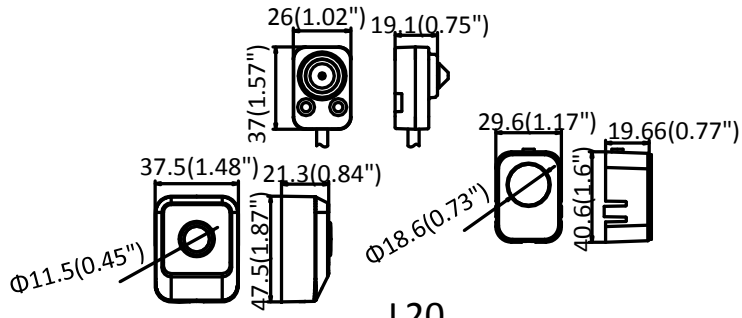

Material	Camera: Plastic Lens: Metal
Dimensions	Camera: 77.5 × 71 × 33.5 mm (3.1" × 2.8" × 1.3") L10: 26 × 51.35 mm (1.02" × 2.02") L20: 37 × 26 × 19.1 mm (1.57" × 1.02" × 0.75") L30: 26 × 51.35 mm (1.02" × 2.02")
Weight	Camera: 87 g (0.19 lbs.) With package: 220 g (0.49 lbs)

L10

L20

L30

**Connecting cable is included for each sensor unit*

Dimension

L10

L20

L30