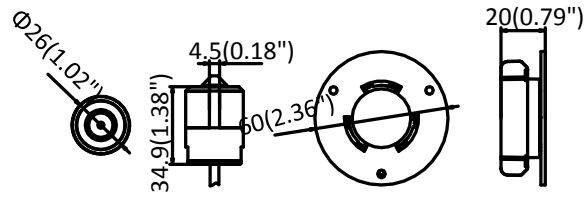

Material	Camera: Plastic Lens: Metal
Dimensions	Camera: 77.5 × 71 × 33.5 mm (3.1" × 2.8" × 1.3") L10: 26 × 51.35 mm (1.02" × 2.02") L20: 37 × 26 × 19.1 mm (1.57" × 1.02" × 0.75") L30: 26 × 51.35 mm (1.02" × 2.02")
Weight	Camera: 87 g (0.19 lbs.) With package: 220 g (0.49 lbs)

L10

L20

L30

**Connecting cable is included for each sensor unit*

Dimension

L10

L20

L30