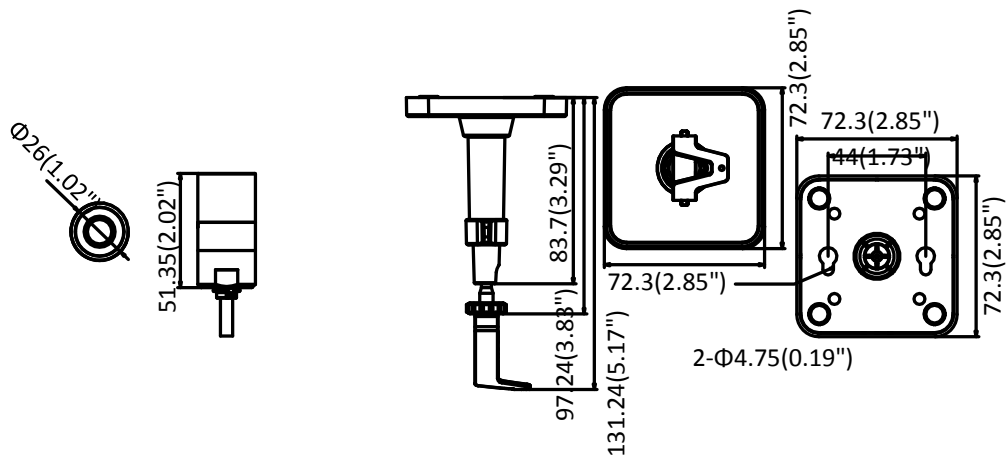

Material	Camera: Plastic Lens: Metal
Dimensions	Camera: 77.5 × 71 × 33.5 mm (3.1" × 2.8" × 1.3") L10: 26 × 51.35 mm (1.02" × 2.02") L20: 37 × 26 × 19.1 mm (1.57" × 1.02" × 0.75") L30: 26 × 51.35 mm (1.02" × 2.02")
Weight	Camera: 87 g (0.19 lbs.) With package: 220 g (0.49 lbs)

L10

L20

L30

**Connecting cable is included for each sensor unit*

Dimension

L10

L20

L30