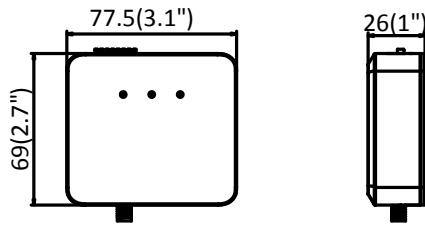

Material	Camera: Plastic Lens: Metal
Dimensions	Camera: 77.5 × 71 × 33.5 mm (3.1" × 2.8" × 1.3") L10: 26 × 51.35 mm (1.02" × 2.02") L20: 37 × 26 × 19.1 mm (1.57" × 1.02" × 0.75") L30: 26 × 51.35 mm (1.02" × 2.02")
Weight	Camera: 87 g (0.19 lbs.) With package: 220 g (0.49 lbs)

L10

L20

L30

**Connecting cable is included for each sensor unit*

Dimension

L10

L20

L30