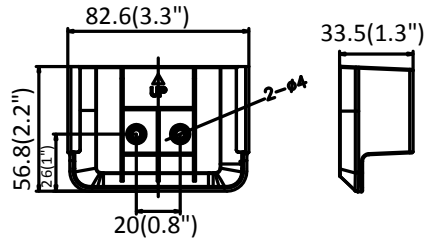

Material	Camera: Plastic Lens: Metal
Dimensions	Camera: 77.5 × 71 × 33.5 mm (3.1" × 2.8" × 1.3") L10: 26 × 51.35 mm (1.02" × 2.02") L20: 37 × 26 × 19.1 mm (1.57" × 1.02" × 0.75") L30: 26 × 51.35 mm (1.02" × 2.02")
Weight	Camera: 87 g (0.19 lbs.) With package: 220 g (0.49 lbs)

L10

L20

L30

**Connecting cable is included for each sensor unit*

Dimension

L10

L20

L30