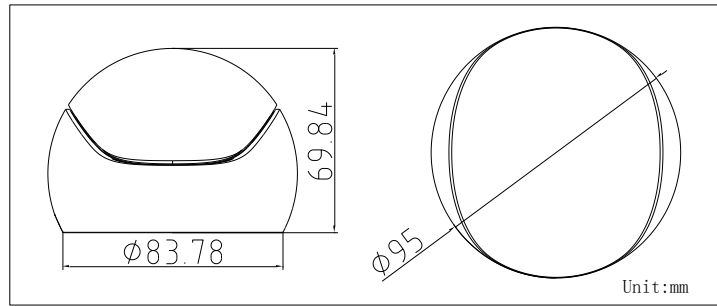

Dimensions

General

Operating Conditions	-10 °C – 40 °C, Humidity 95% or less (non-condensing)
Power Supply	12 V DC $\pm$ 10%
Power Consumption	Max. 5 W
Dimensions	83.78$\times$69.84$\times$95mm
Weight	

Order Models

DS-2CD6812D, DS-2CD6812D-W ("-W" model support Wi-Fi)