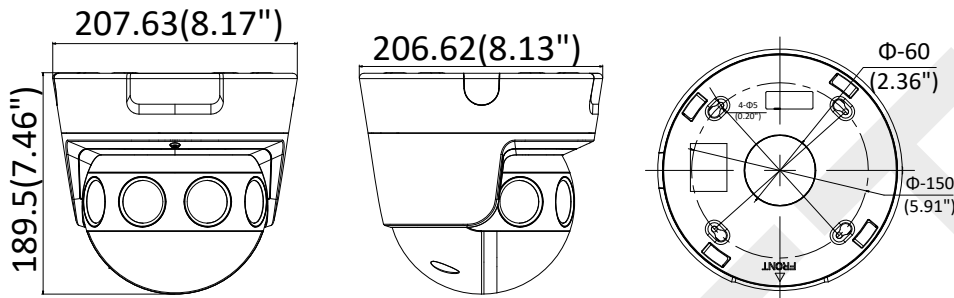

Available Models:

- DS-2CD6924F-I [6mm]
- DS-2CD6924F-IS [6mm]
- DS-2CD6924F-IS/NFC [6mm]

Dimensions