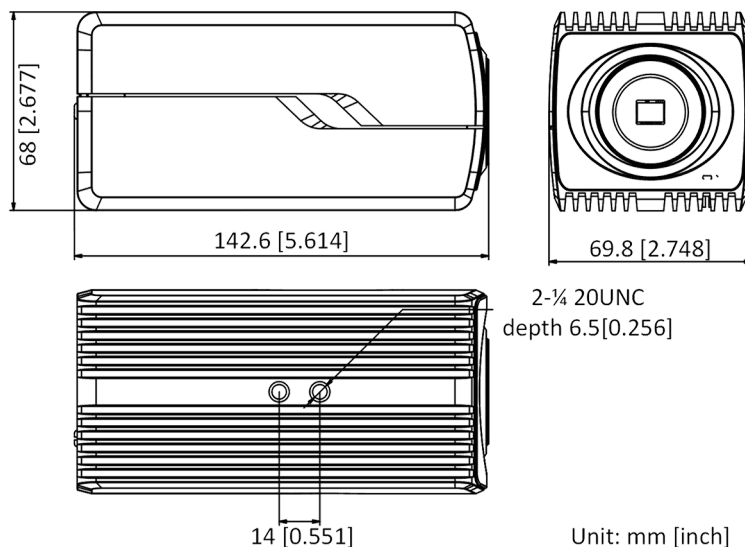

Interface	
Alarm	2 inputs, 2 outputs (up to 24 VDC 1A or 110 VAC 500 mA)
Video Out	1Vp-p composite output (75 Ω/CVBS)
Power Output	12 VDC, max. 200 mA (supported by 12 VDC and PoE)
On-board Storage	Built-in micro SD/SDHC/SDXC slot, up to 256 GB
BNC	CVBS analog output (4CIF resolution)
Reset Button	Yes
Audio	
Environment Noise Filtering	Yes
Audio Sampling Rate	8 kHz/16 kHz/32 kHz/44.1 kHz/48 kHz
General	
Firmware Version	5.5.5
Operating Conditions	-30 °C to 60 °C (-22 °F to 140 °F), humidity 95% or less (non-condensing)
Power Supply	12 VDC ± 20%, 24 VAC± 20%, two-core terminal block; PoE (802.3af, class 4)
Power Consumption and Current	12 VDC, 0.8A, 24 VAC, 0.4A, 50/60Hz, 8.5W; PoE (802.3af, 36 V to 57 V), 0.3 A to 0.2 A
Material	Aluminum alloy
Dimensions	Camera: 142.6 × 69.8 × 68 mm (5.61" × 2.75" × 2.68") With package: 315 × 140 × 140 mm (12.4" × 5.51" × 5.51")
Weight	-AP: approx. 750 g (1.65 lb.), 1050 g (2.31 lb.) with package Non-AP: approx. 700 g (1.54 lb.), 1000 g (2.20 lb.) with package

* Listed resolutions are only selectable options. It does not mean that all streams can work at their maximum resolution at the same time.

Available Model

DS-2CD7026G0, DS-2CD7026G0-AP

* -AP: Auto back focus and P-iris are supported.

Dimension