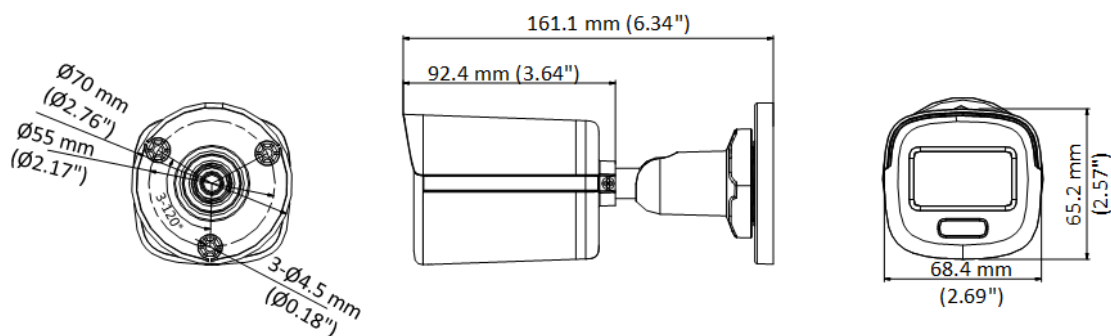

▪ Dimension

▪ Accessory