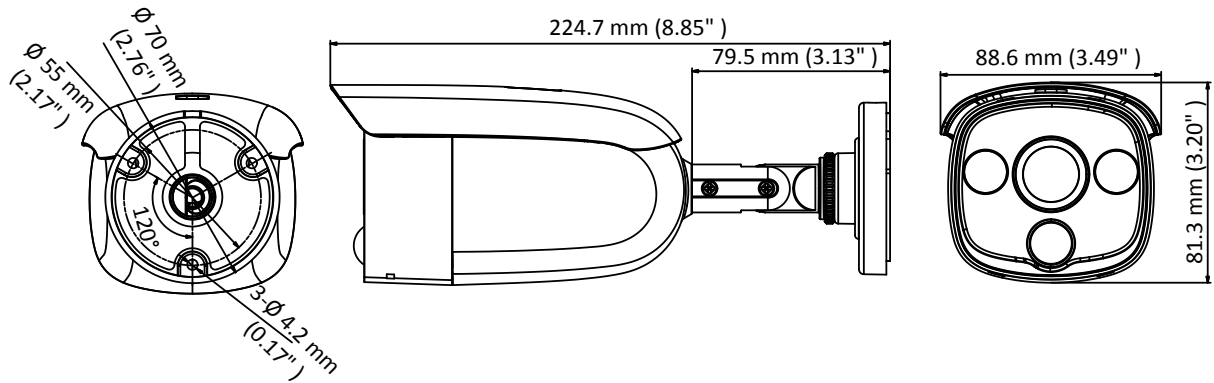

Order Model

DS-2CE12D8T-PIRLO

Dimension