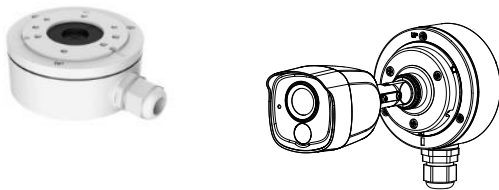

Accessory

DS-1280ZI-XS
Junction Box

Distributed by