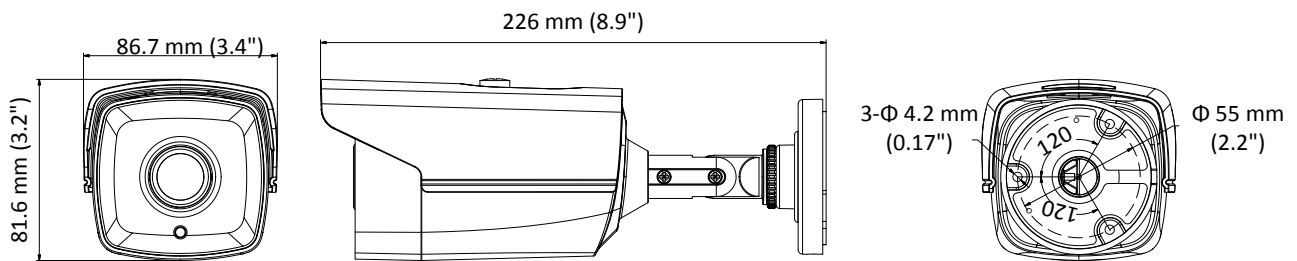

Dimensions