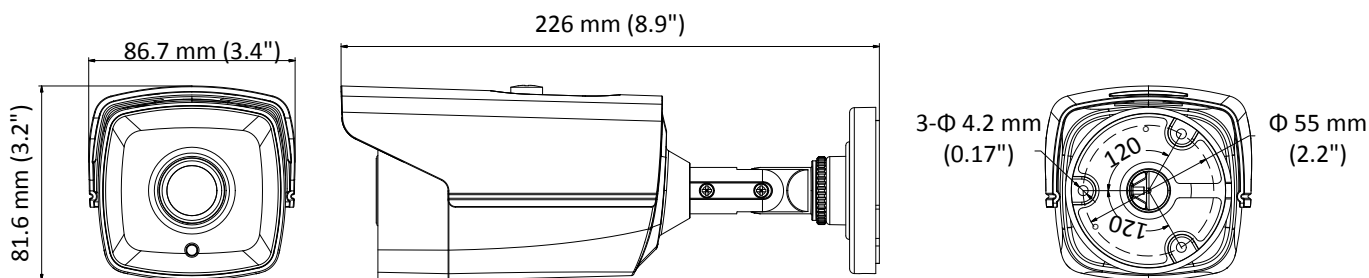

Dimensions