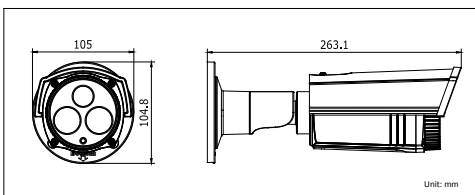

DS-2CE16C2T-IT5

HD720P Turbo HD EXIR Bullet Camera

EXIR

Key features

- HD720P Video Output
- Adopt HDTV Technology
- True Day/Night, Smart IR
- EXIR technology, 80m IR distance
- IP66 weatherproof

Dimensions

Accessories

Indoor / outdoor pole mount
DS-1275ZJ

Video balun
DS-1H18

Available models

DS-2CE16C2T-IT5

DS-2CE16C2T-IT5	
Camera	
Image Sensor	1 / 3" Progressive Scan CMOS
Signal System	PAL / NTSC
Effective Pixels	1280(H)×720(V)
Min. Illumination	0.01 Lux @ (F1.2, AGC ON), 0 Lux with IR
Shutter speed	1 / 25(1 / 30) s to 1 / 50,000 s
Lens	3.6mm (6mm, 8mm, 12mm, 16mm optional)
	Angle of View: 76.88°(3.6mm), 50.1°(6mm), 36.8°(8mm), 24.33°(12mm), 18.4°(16mm)
Lens Mount	M12
Day & Night	ICR
Synchronization	Internal synchronization
Video Frame Rate	25 fps (PAL) / 30 fps (NTSC)
HD Video Output	1 Analog HD output
S / N Ratio	More than 52dB
General	
Working Temperature / Humidity	-40 °C - 60 °C (-40 °F - 140 °F) Humidity 90% or less (non-condensing)
Power Supply	12 VDC±10%
Power Consumption	Max. 4W
Weather Proof Ratings	IP66
IR Range	Up to 80m
Dimensions	105×104.8×263.1mm(4.13" ×4.13" ×10.36")
Weight	800 g (1.76 lb)