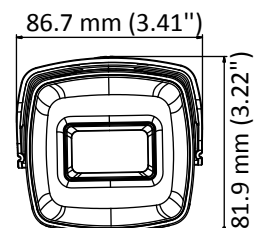

DS-2CE16H0T-IT1F 5 MP Wide-Angle Camera

Key Feature

- 5 MP, 2560 × 1944 resolution
- 2.4 mm fixed focal lens
- Smart IR, up to 20 m IR distance
- 4 in 1 video output (switchable TVI/AHD/CVI/CVBS)
- IP67

Specification

Camera	
Image Sensor	5 MP CMOS
Signal System	PAL/NTSC
Resolution	2560 (H) × 1944 (V)
Frame Rate	TVI: 5M@20fps, 4M@25fps, 4M@30fps, 1080p@25fps, 1080p@30fps AHD: 5M@20fps, 4M@25fps, 4M@30fps CVI: 4M@25fps, 4M@30fps CVBS: PAL/NTSC
Min. Illumination	0.01 Lux@(F1.2, AGC ON), 0 Lux with IR
Shutter Time	PAL: 1/25 s to 1/50, 000 s NTSC: 1/30 s to 1/50, 000 s
Lens	2.4 mm fixed lens
Horizontal Field of View	110° (2.4 mm)
Lens Mount	M12
Day & Night	ICR
Angle Adjustment	Pan: 0° to 360°; Tilt: 0° to 180°; Rotate: 0° to 360°
Menu	
AGC	Yes
Day/Night Mode	Auto/Color/BW (Black and White)
White Balance	Auto/Manual
AE (Auto Exposure) Mode	DWDR/BLC/Global
Noise Reduction	2D DNR
Language	English
Function	Brightness, Sharpness, Mirror, Smart IR
Interface	
Video Output	Switchable TVI/AHD/CVI/CVBS
General	
Operating Conditions	-40 °C to 60 °C (-40 °F to 140 °F), humidity: 90% or less (non-condensing)
Power Supply	12 VDC ± 25%
Power Consumption	Max. 4.3 W
Protection Level	IP67
Material	Front Cover: Metal Main Body: Plastic
IR Range	Up to 20 m
Communication	HIKVISION-C
Dimensions	217.9 mm × 86.7 mm × 81.9 mm (8.58" × 3.41" × 3.22")
Weight	Approx. 408 g (0.90 lb.)

Order Model

DS-2CE16H0T-IT1F(2.4 mm)

Dimension

Accessory

**DS-1280ZJ-XS
Junction Box**

Distributed by

HIKVISION®

Headquarters