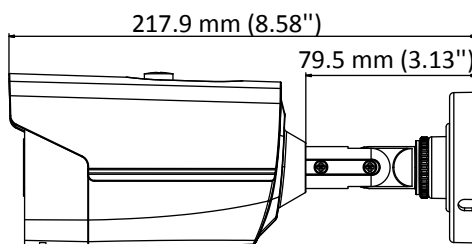

Order Model

DS-2CE16H0T-IT1F(2.4 mm)

Dimension