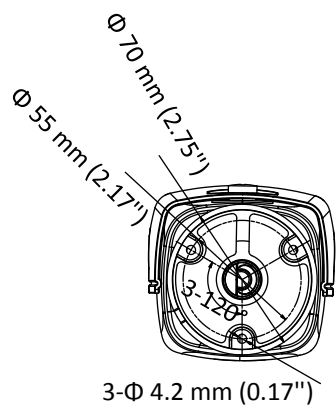

DS-2CE16H0T-IT1F 5 MP Wide-Angle Camera

Key Feature

- 5 MP, 2560 × 1944 resolution
- 2.4 mm fixed focal lens
- Smart IR, up to 20 m IR distance
- 4 in 1 video output (switchable TVI/AHD/CVI/CVBS)
- IP67

Specification

Camera	
Image Sensor	5 MP CMOS
Signal System	PAL/NTSC
Resolution	2560 (H) × 1944 (V)
Frame Rate	TVI: 5M@20fps, 4M@25fps, 4M@30fps, 1080p@25fps, 1080p@30fps AHD: 5M@20fps, 4M@25fps, 4M@30fps CVI: 4M@25fps, 4M@30fps CVBS: PAL/NTSC
Min. Illumination	0.01 Lux@(F1.2, AGC ON), 0 Lux with IR
Shutter Time	PAL: 1/25 s to 1/50, 000 s NTSC: 1/30 s to 1/50, 000 s
Lens	2.4 mm fixed lens
Horizontal Field of View	110° (2.4 mm)
Lens Mount	M12
Day & Night	ICR
Angle Adjustment	Pan: 0° to 360°; Tilt: 0° to 180°; Rotate: 0° to 360°
Menu	
AGC	Yes
Day/Night Mode	Auto/Color/BW (Black and White)
White Balance	Auto/Manual
AE (Auto Exposure) Mode	DWDR/BLC/Global
Noise Reduction	2D DNR
Language	English
Function	Brightness, Sharpness, Mirror, Smart IR
Interface	
Video Output	Switchable TVI/AHD/CVI/CVBS
General	
Operating Conditions	-40 °C to 60 °C (-40 °F to 140 °F), humidity: 90% or less (non-condensing)
Power Supply	12 VDC ± 25%
Power Consumption	Max. 4.3 W
Protection Level	IP67
Material	Front Cover: Metal Main Body: Plastic
IR Range	Up to 20 m
Communication	HIKVISION-C
Dimensions	217.9 mm × 86.7 mm × 81.9 mm (8.58" × 3.41" × 3.22")
Weight	Approx. 408 g (0.90 lb.)

Order Model

DS-2CE16H0T-IT1F(2.4 mm)

Dimension

Accessory

**DS-1280ZJ-XS
Junction Box**

Distributed by

HIKVISION®

Headquarters