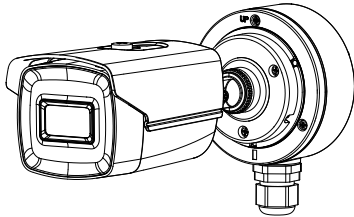

DS-2CE16H0T-IT1F 5 MP Wide-Angle Camera

Key Feature

- 5 MP, 2560 × 1944 resolution
- 2.4 mm fixed focal lens
- Smart IR, up to 20 m IR distance
- 4 in 1 video output (switchable TVI/AHD/CVI/CVBS)
- IP67

Specification

Camera	
Image Sensor	5 MP CMOS
Signal System	PAL/NTSC
Resolution	2560 (H) × 1944 (V)
Frame Rate	TVI: 5M@20fps, 4M@25fps, 4M@30fps, 1080p@25fps, 1080p@30fps AHD: 5M@20fps, 4M@25fps, 4M@30fps CVI: 4M@25fps, 4M@30fps CVBS: PAL/NTSC
Min. Illumination	0.01 Lux@(F1.2, AGC ON), 0 Lux with IR
Shutter Time	PAL: 1/25 s to 1/50, 000 s NTSC: 1/30 s to 1/50, 000 s
Lens	2.4 mm fixed lens
Horizontal Field of View	110° (2.4 mm)
Lens Mount	M12
Day & Night	ICR
Angle Adjustment	Pan: 0° to 360°; Tilt: 0° to 180°; Rotate: 0° to 360°
Menu	
AGC	Yes
Day/Night Mode	Auto/Color/BW (Black and White)
White Balance	Auto/Manual
AE (Auto Exposure) Mode	DWDR/BLC/Global
Noise Reduction	2D DNR
Language	English
Function	Brightness, Sharpness, Mirror, Smart IR
Interface	
Video Output	Switchable TVI/AHD/CVI/CVBS
General	
Operating Conditions	-40 °C to 60 °C (-40 °F to 140 °F), humidity: 90% or less (non-condensing)
Power Supply	12 VDC ± 25%
Power Consumption	Max. 4.3 W
Protection Level	IP67
Material	Front Cover: Metal Main Body: Plastic
IR Range	Up to 20 m
Communication	HIKVISION-C
Dimensions	217.9 mm × 86.7 mm × 81.9 mm (8.58" × 3.41" × 3.22")
Weight	Approx. 408 g (0.90 lb.)

Order Model

DS-2CE16H0T-IT1F(2.4 mm)

Dimension

Accessory

**DS-1280ZJ-XS
Junction Box**

Distributed by

HIKVISION®

Headquarters