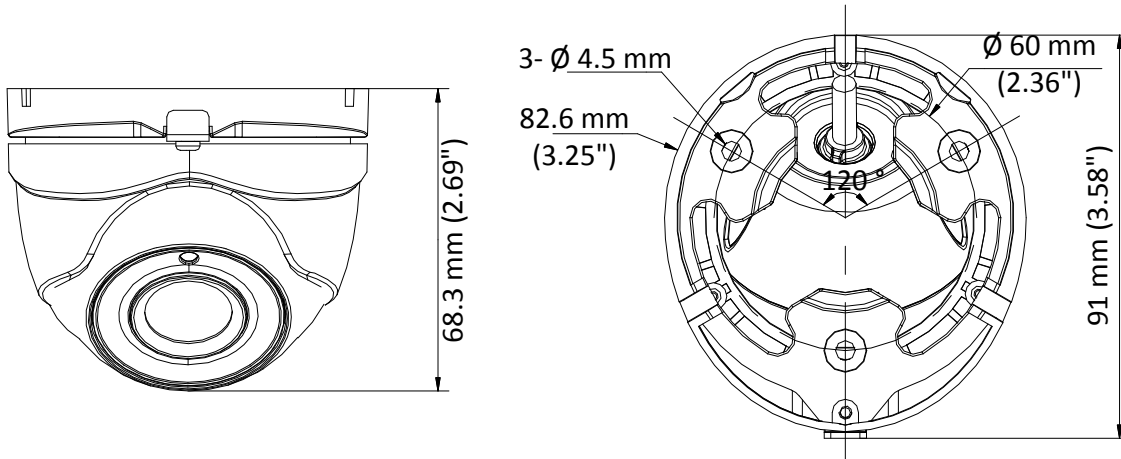

Order Model

DS-2CE56D0T-ITME

Dimension