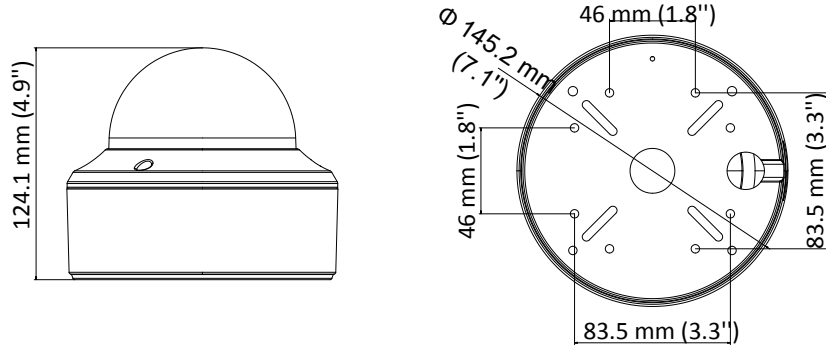

Order Models

DS-2CE56D8T-VPIT3Z, DS-2CE56D8T-AVPIT3Z

Dimension