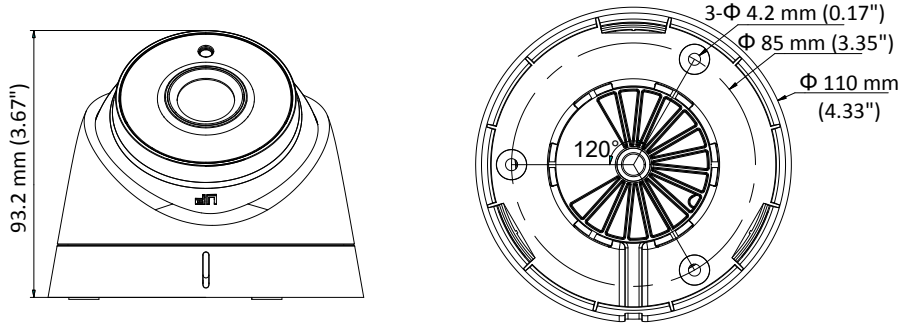

Order Models

DS-2CE56D8T-IT1

Dimension

Accessory

Distributed by