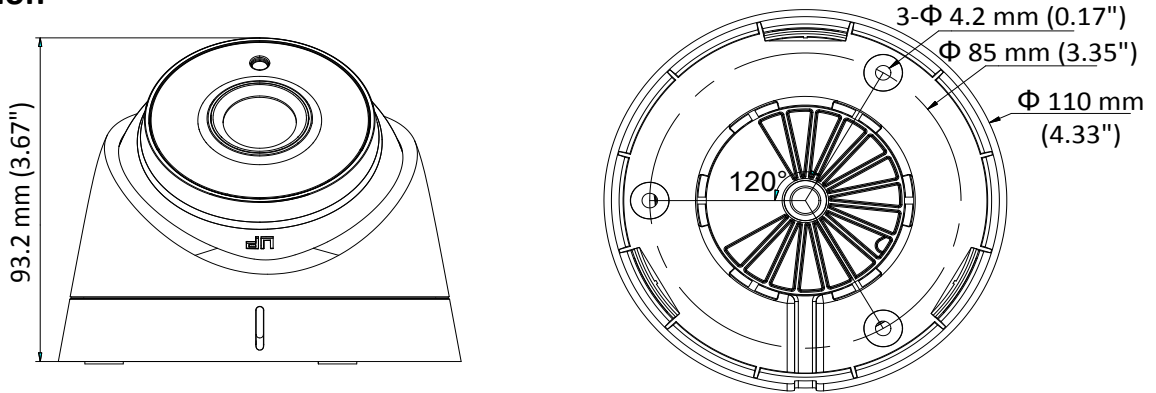

Order Models

DS-2CE56H5T-IT3

Dimension

Accessory

Distributed by