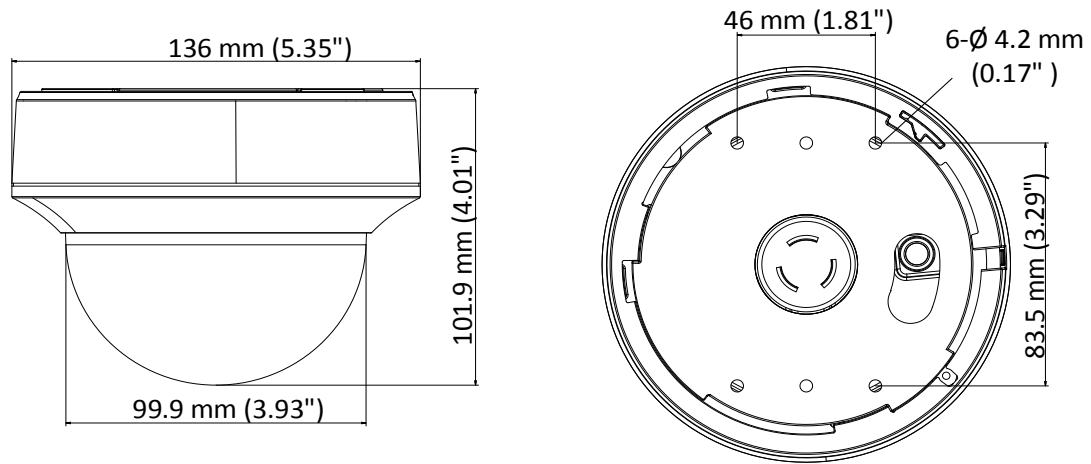

DS-2CE56U1T-(A)ITZF 8 MP Dome Camera

Key Features

- 8.29 MP high performance CMOS
- Auto focus
- 3840 × 2160 resolution
- 2.7 mm to 13.5 mm motorized vari-focal lens
- EXIR 2.0, smart IR, up to 60 m IR distance
- OSD menu, DNR
- 4 in 1 video output (switchable TVI/AHD/CVI/CVBS)
- Up the coax (HIKVISION-C)

Camera	
Image Sensor	8.29 megapixel progressive scan CMOS
Frame Rate	TVI: 8MP@12.5fps, 8MP@15fps, 5MP@20fps, 4MP@25fps, 4MP@30fps, 2MP@25fps, 2MP@30fps CVI: 8MP@12.5fps, 8MP@15fps AHD: 5MP@20fps CVBS: 960H P/N
Resolution	3840 (H) × 2160 (V)
Min. illumination	Color: 0.01 Lux @ (F1.2, AGC ON), 0 Lux with IR
Shutter Time	PAL: 1/12.5 s to 1/50, 000 s NTSC: 1/15 s to 1/50, 000 s
Lens	2.7 mm to 13.5 mm motorized vari-focal lens
Horizontal Field of View	108.1° to 45.6°
Lens Mount	Φ14
Day & Night	IR cut filter
Angle Adjustment	Pan: 0° to 340°; Tilt: 0° to 75°; Rotate: 0° to 355°
Synchronization	Internal synchronization
DWDR (Digital Wide Dynamic Range)	105 dB
Menu	
AGC	Yes
D/N Mode	Auto/Color/BW (Black and White)
White Balance	Auto/Manual
BLC	Yes
DWDR (Digital Wide Dynamic Range)	Yes
Functions	Brightness, Sharpness, DNR, Mirror, Smart IR
Interface	
Video Output	1 HD analog output
Switch Button	TVI/AHD/CVI/CVBS
General	
Operating Conditions	-40 °C to 50 °C (-40 °F to 122 °F), humidity: 90% or less (non-condensation)
Power Supply	9 VDC to 15 VDC -A: 9.6 VDC to 14.4 VDC; 19.2 VAC to 28.8 VAC
Power Consumption	Max. 6.4 W -A: Max. 8.2 W
Material	Plastic
IR Range	Up to 60 m
Communication	Up the coax, Protocol: HIKVISION-C (TVI output)
Dimensions	Ø 136 mm × 101.94 mm (Ø 5.35" × 4.01")
Weight	Approx. 450 g (0.99 lb.)

Order Model

DS-2CE56U1T-ITZF, DS-2CE56U1T-AITZF

Dimension

Accessory

DS-1273ZJ-130
Wall Mount

DS-1275ZJ-SUS
Vertical Pole Mount

DS-1276ZJ-SUS
Corner Mount

DS-1273ZJ-130B
Wall Mount