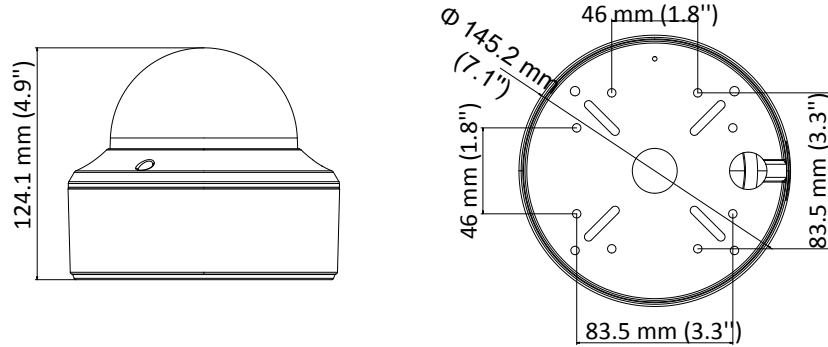

Order Models

DS-2CE56D8T-VPIT3Z, DS-2CE56D8T-AVPIT3Z

Dimension