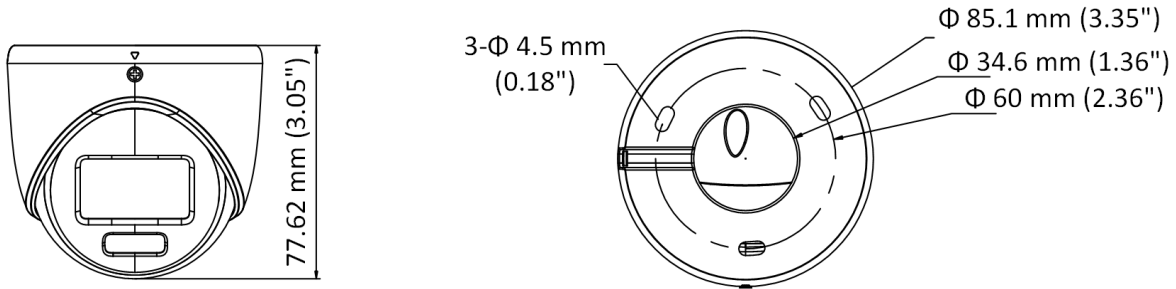

▪ **Dimension**